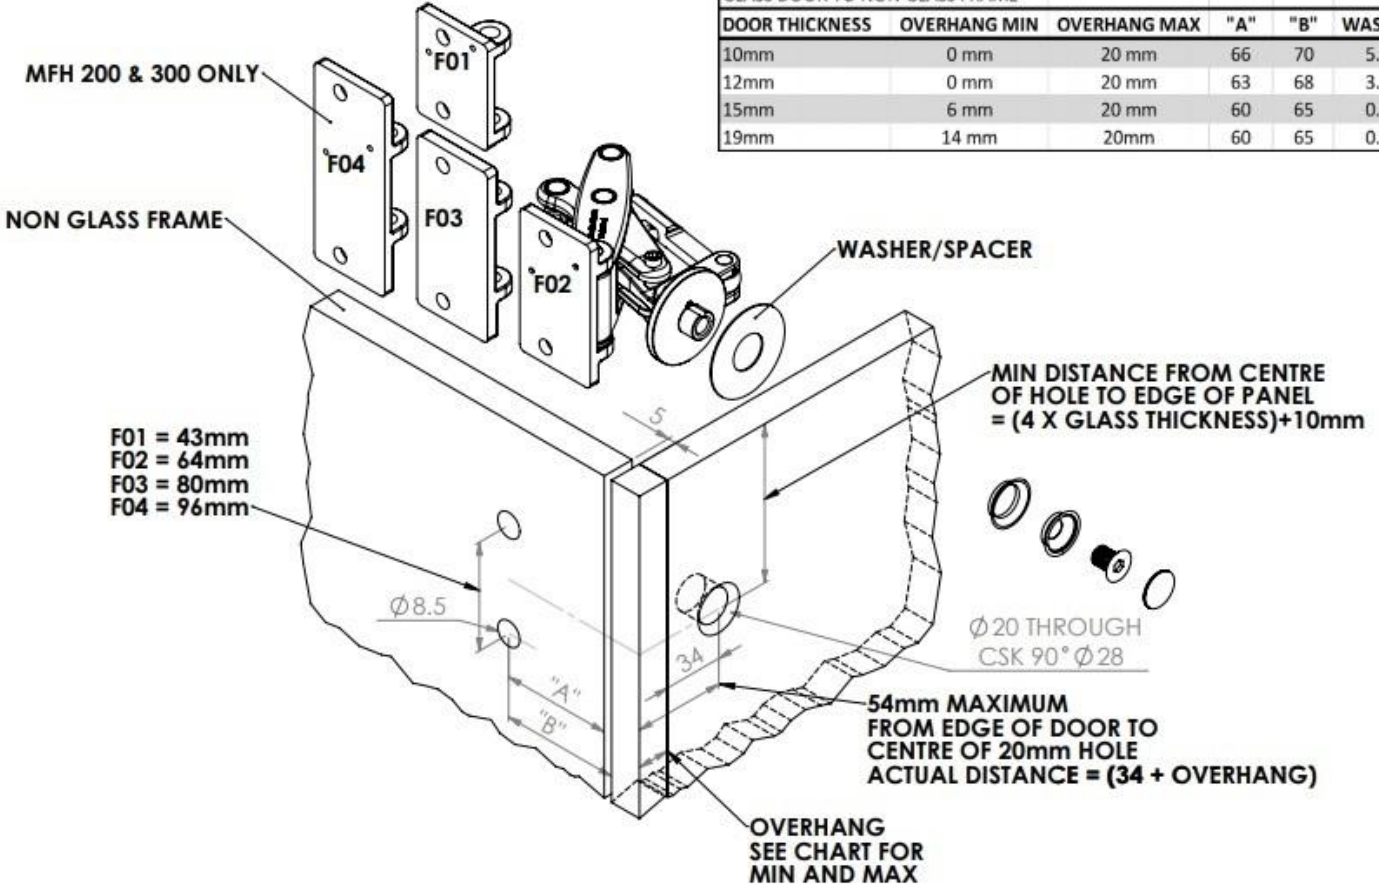

ALL HINGE MODELS – MFH100 / MFH200 / MFH300

MFH100, MFH 200 and MFH300					
OVERLAY D01 and D02 FRONT MOUNT CSK GLASS DOOR TO NON GLASS FRAME					
DOOR THICKNESS	OVERHANG MIN	OVERHANG MAX	"A"	"B"	WASHER
10mm	0 mm	20 mm	66	70	5.5
12mm	0 mm	20 mm	63	68	3.5
15mm	6 mm	20 mm	60	65	0.8
19mm	14 mm	20mm	60	65	0.8