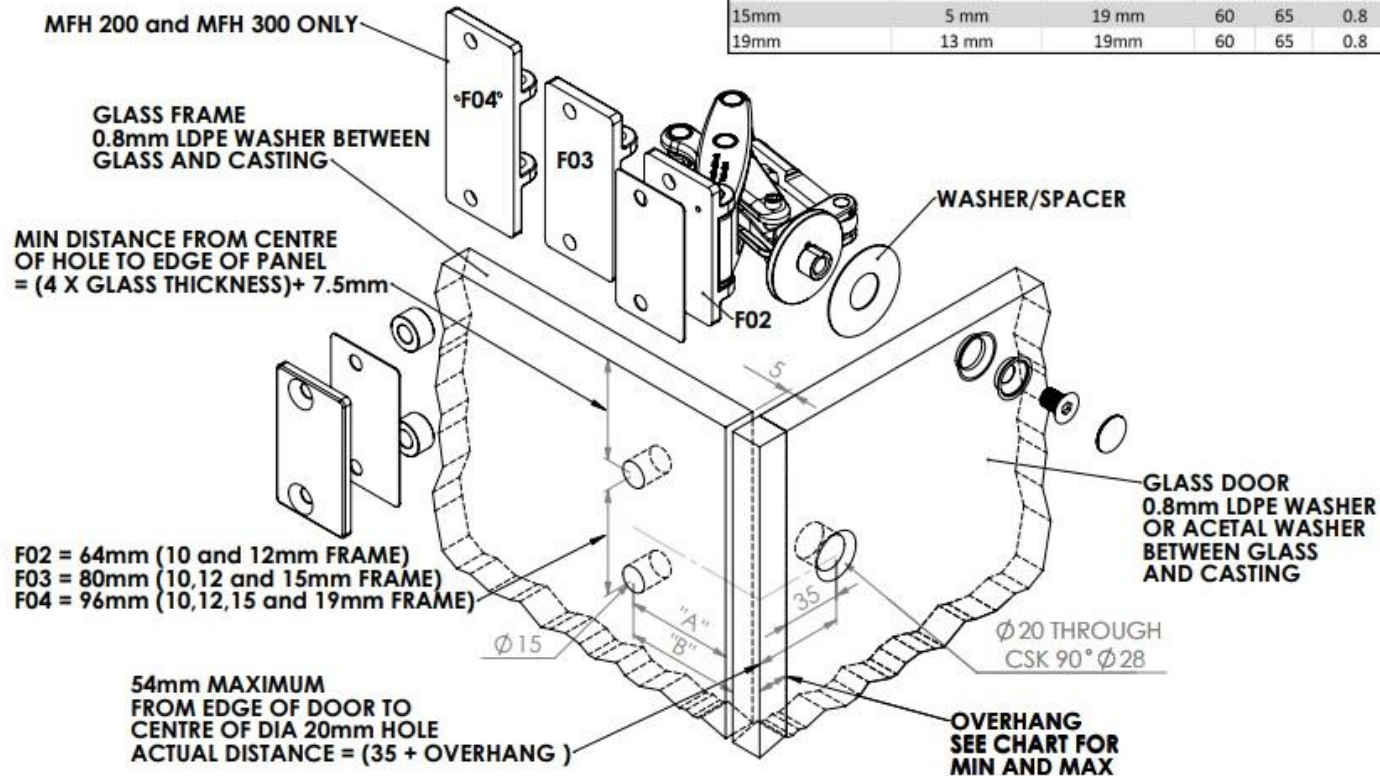

ALL HINGE MODELS – MFH100 / MFH200 / MFH300

MFH100, MFH 200 and MFH300					
OVERLAY D01 and D02 FRONT MOUNT CSK					
GLASS DOOR TO GLASS FRAME					
DOOR THICKNESS	OVERHANG MIN	OVERHANG MAX	"A"	"B"	WASHER
10mm	0 mm	19 mm	65	70	5.5
12mm	0 mm	19 mm	63	68	3.5
15mm	5 mm	19 mm	60	65	0.8
19mm	13 mm	19mm	60	65	0.8