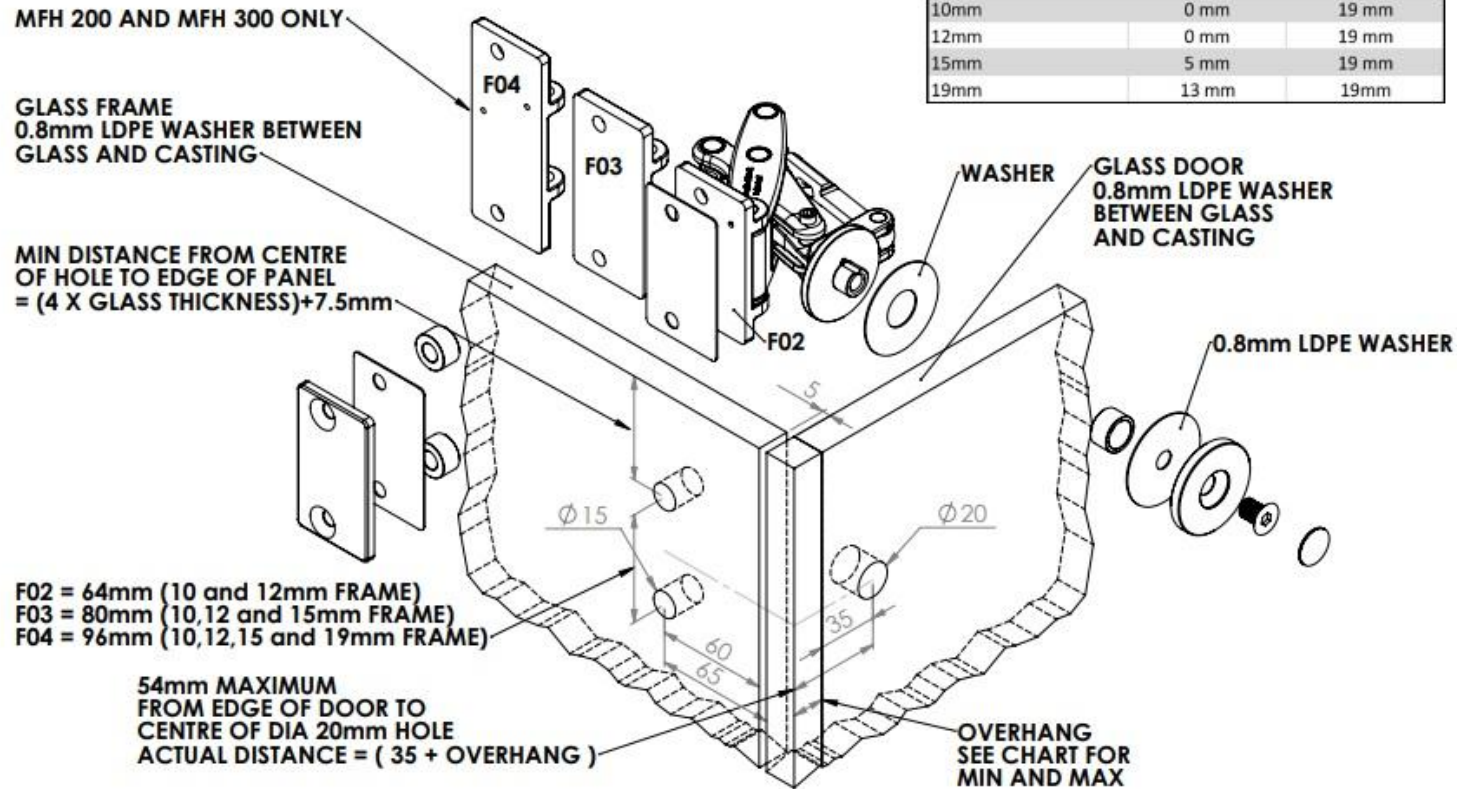

ALL HINGE MODELS MFH100 / MFH200 / MFH300

MFH100, MFH 200 and MFH300		
OVERLAY D01 and D02 FRONT MOUNT		
GLASS DOOR TO GLASS FRAME		
DOOR THICKNESS	OVERHANG MIN	OVERHANG MAX
10mm	0 mm	19 mm
12mm	0 mm	19 mm
15mm	5 mm	19 mm
19mm	13 mm	19mm