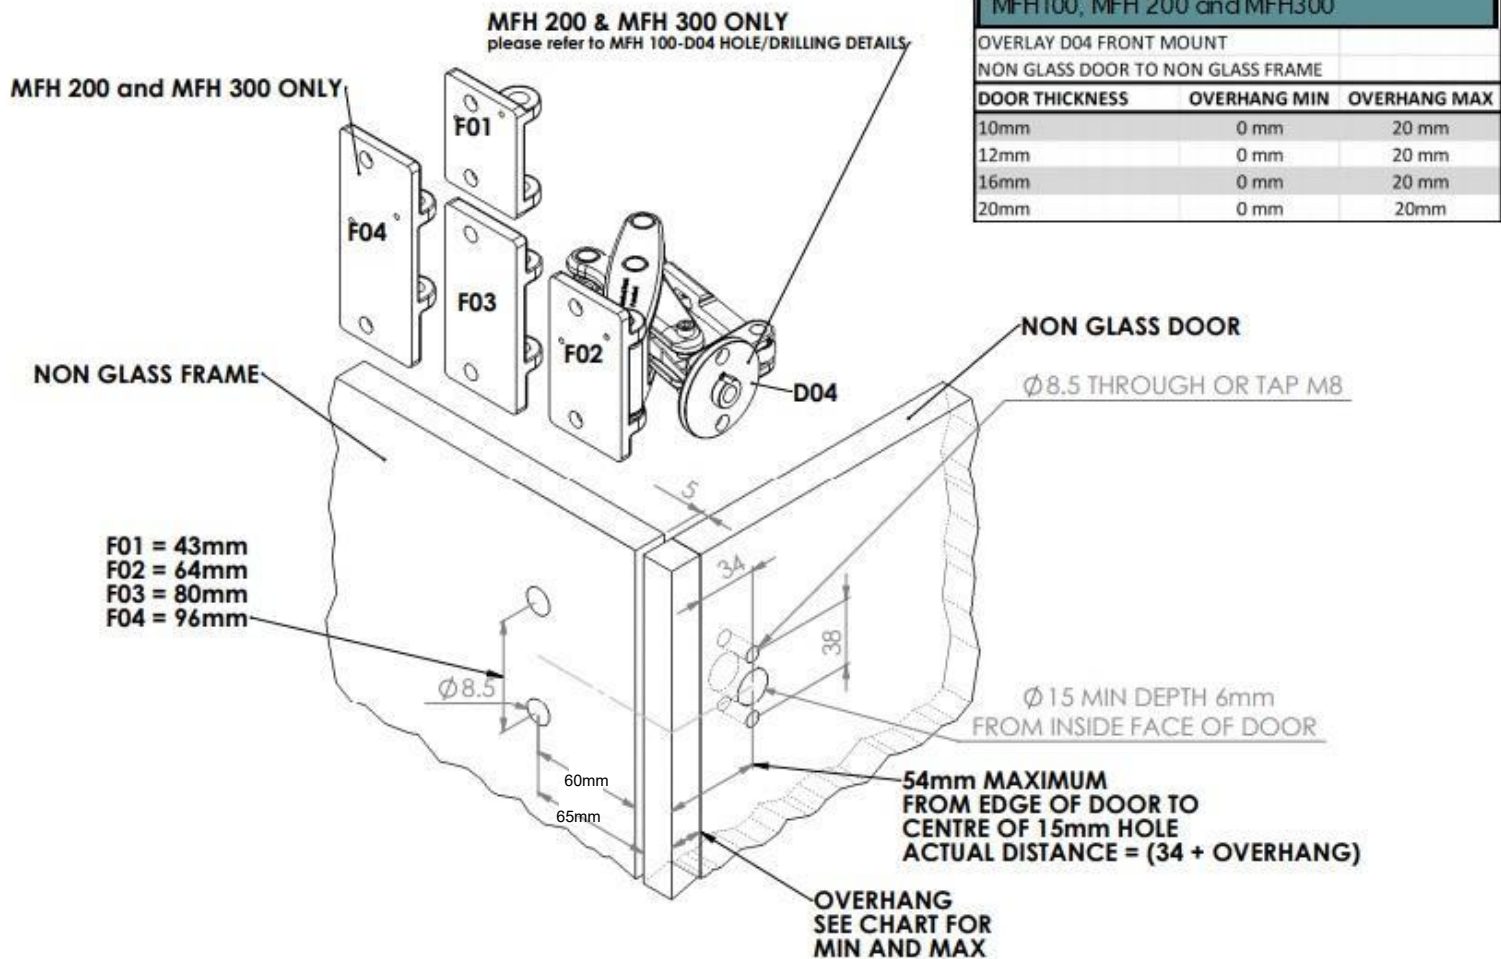

MFH200 & MFH300 ONLY

DISCLAIMER OF LIABILITY:

Since the conditions or methods of installation, operation, use and maintenance of this product are beyond its control, Manfred Frank Limited does not assume responsibility and expressly disclaims liability of loss, damage, or expense arising out of or in any way connected with such installation, operation, use or maintenance

CONTACT & SUPPORT:

support@manfredfrank.com

+64 9 272 3690

www.manfredfrank.com