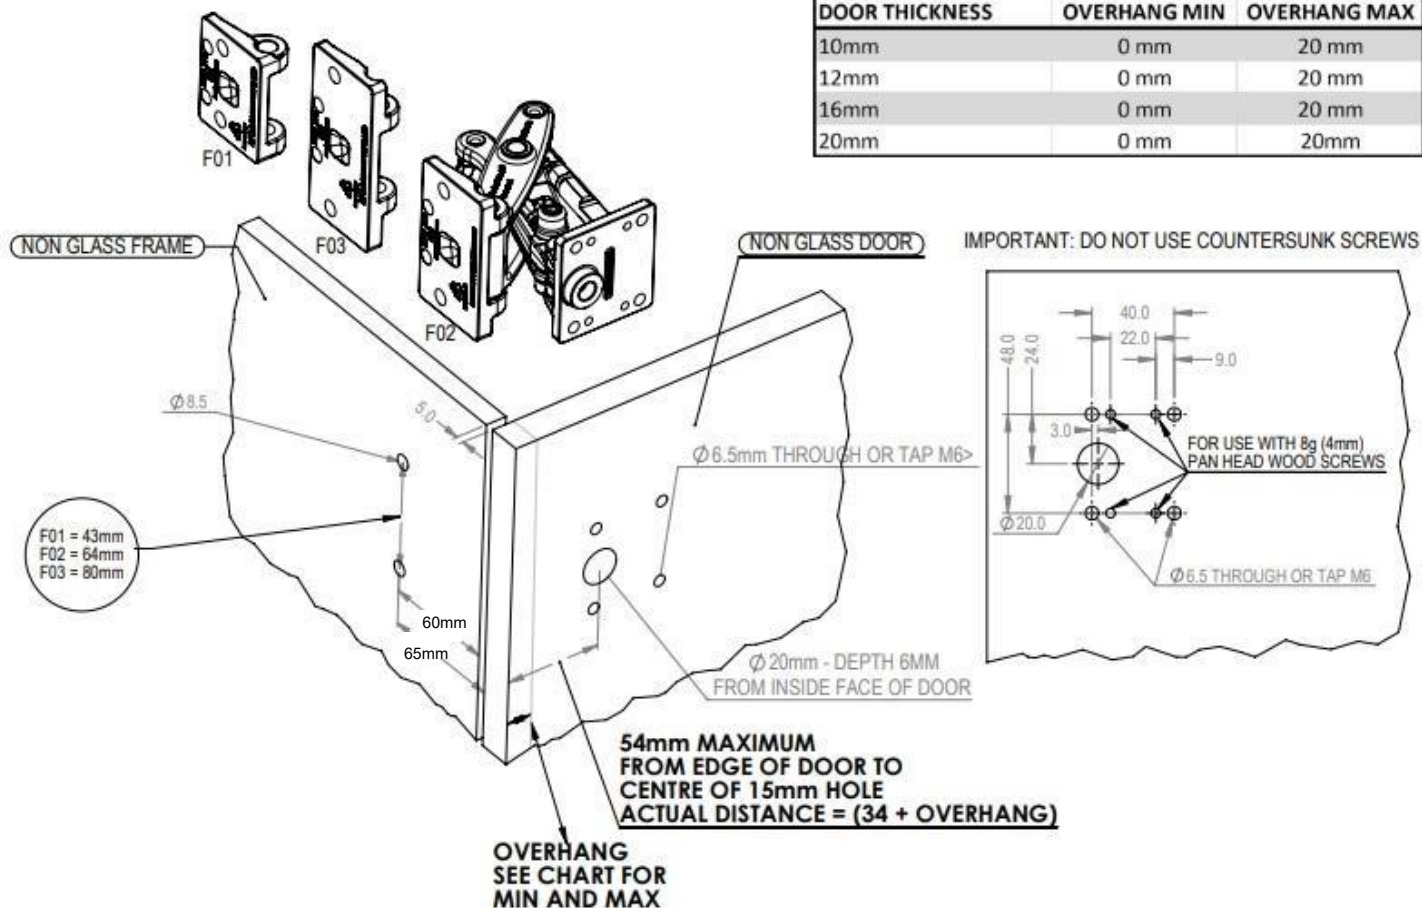

CONTACT & SUPPORT:

support@manfredfrank.com

+64 9 272 3690

www.manfredfrank.com

MFH100 ONLY

MFH100, MFH 200 and MFH300		
OVERLAY D04 FRONT MOUNT		
NON GLASS DOOR TO NON GLASS FRAME		
DOOR THICKNESS	OVERHANG MIN	OVERHANG MAX
10mm	0 mm	20 mm
12mm	0 mm	20 mm
16mm	0 mm	20 mm
20mm	0 mm	20mm