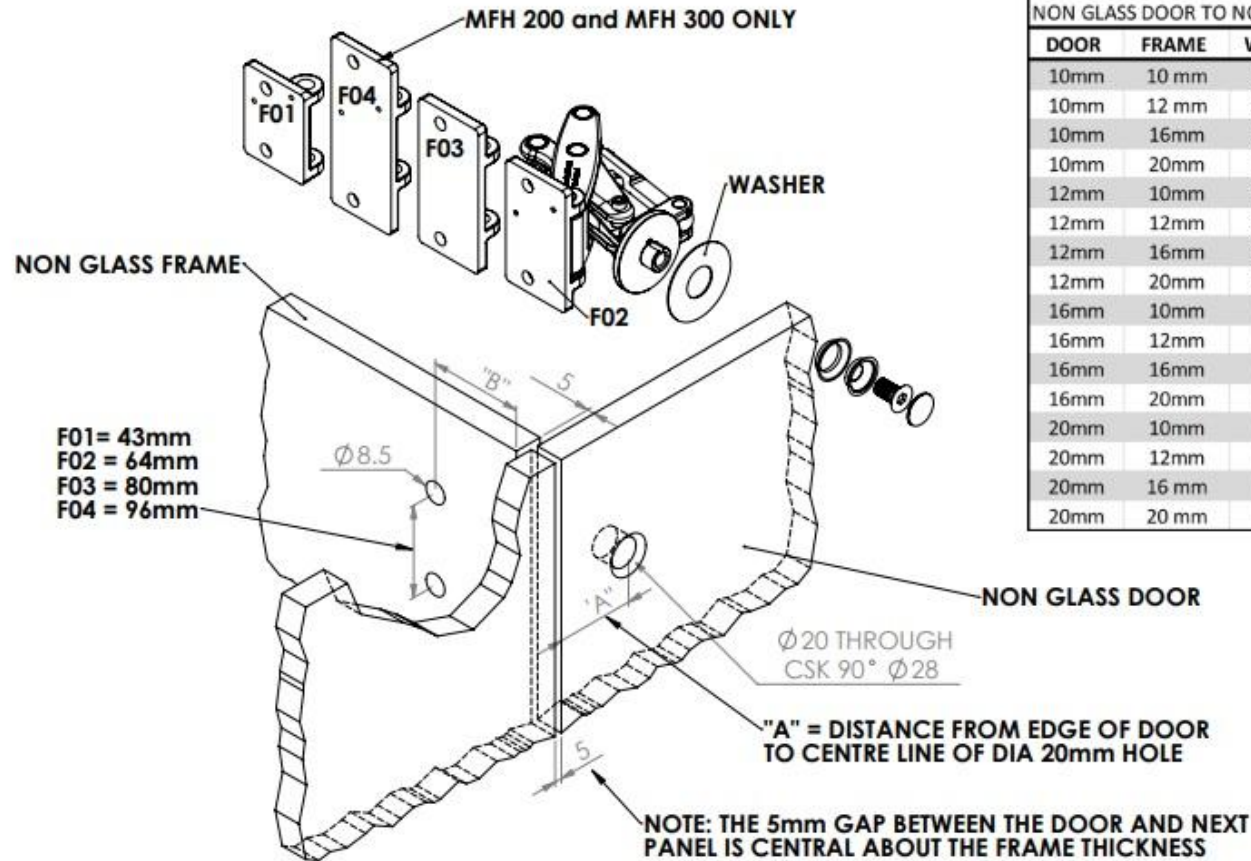

ALL HINGE MODELS – MFH100 / MFH200 / MFH300

| MFH100, MFH 200 and MFH300 | | | | | | |
|--|-------|--------|--------|-----|-----|--|
| CURTAIN WALL D01 and D02 FRONT MOUNT CSK | | | | | | |
| NON GLASS DOOR TO NON GLASS FRAME | | | | | | |
| DOOR | FRAME | WASHER | SPACER | "A" | "B" | |
| 10mm | 10 mm | 5.5 mm | N/A | 37 | 64 | |
| 10mm | 12 mm | 5.5 mm | N/A | 37 | 64 | |
| 10mm | 16mm | 5.5 mm | N/A | 40 | 64 | |
| 10mm | 20mm | 5.5 mm | N/A | 42 | 64 | |
| 12mm | 10mm | 3.5 mm | N/A | 37 | 62 | |
| 12mm | 12mm | 3.5 mm | N/A | 37 | 62 | |
| 12mm | 16mm | 3.5 mm | N/A | 40 | 62 | |
| 12mm | 20mm | 3.5 mm | N/A | 42 | 62 | |
| 16mm | 10mm | 0 mm | N/A | 40 | 59 | |
| 16mm | 12mm | 0 mm | N/A | 40 | 59 | |
| 16mm | 16mm | 0 mm | N/A | 40 | 59 | |
| 16mm | 20mm | 0 mm | N/A | 42 | 59 | |
| 20mm | 10mm | 0 mm | N/A | 48 | 59 | |
| 20mm | 12mm | 0 mm | N/A | 48 | 59 | |
| 20mm | 16 mm | 0 mm | N/A | 48 | 59 | |
| 20mm | 20 mm | 0 mm | N/A | 48 | 59 | |