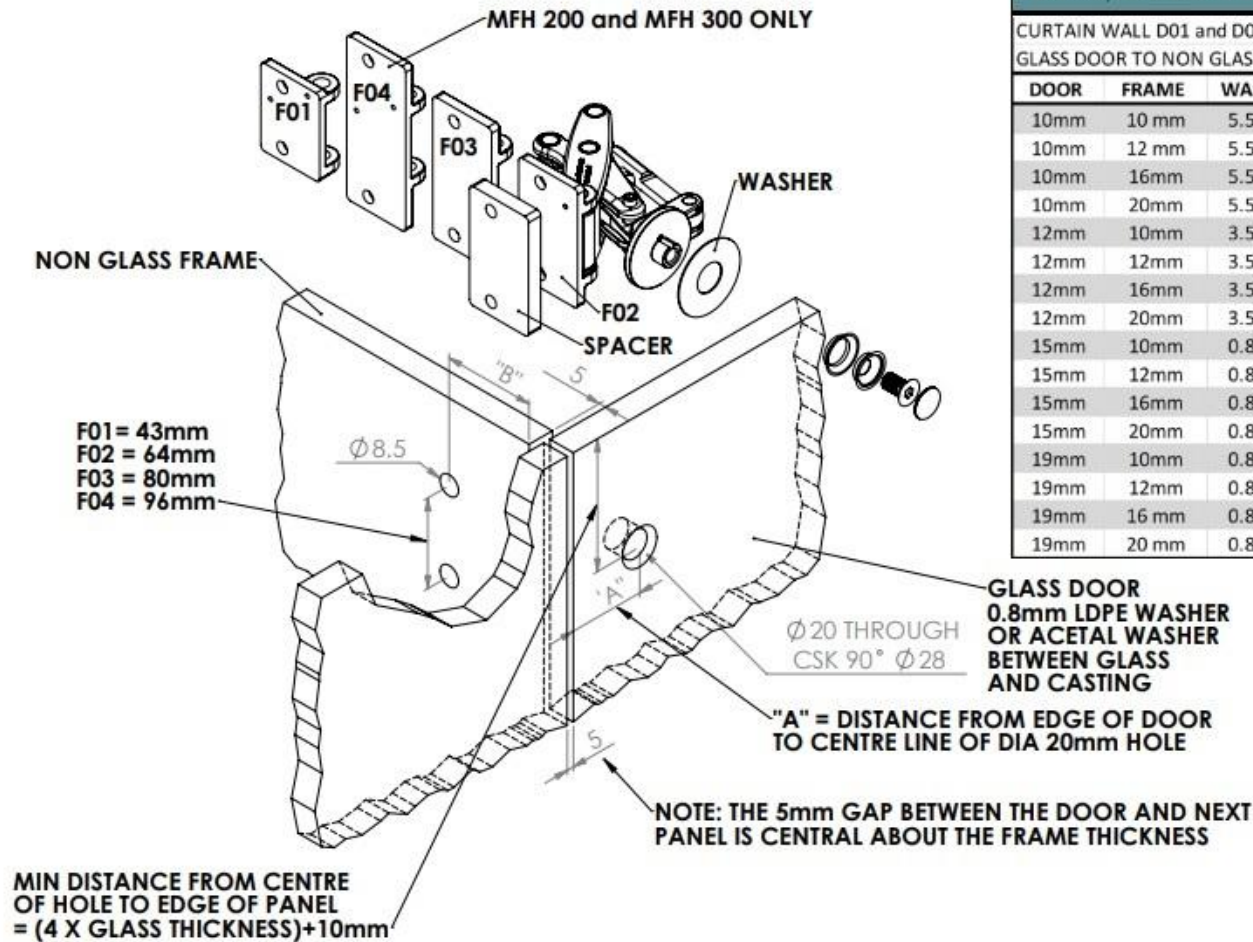

ALL HINGE MODELS – MFH100 / MFH200 / MFH300

MFH100, MFH 200 and MFH300					
CURTAIN WALL D01 and D02 FRONT MOUNT CSK					
GLASS DOOR TO NON GLASS FRAME					
DOOR	FRAME	WASHER	SPACER	"A"	"B"
10mm	10 mm	5.5 mm	N/A	37	64
10mm	12 mm	5.5 mm	N/A	37	64
10mm	16mm	5.5 mm	N/A	40	64
10mm	20mm	5.5 mm	N/A	42	64
12mm	10mm	3.5 mm	N/A	37	62
12mm	12mm	3.5 mm	N/A	37	62
12mm	16mm	3.5 mm	N/A	40	62
12mm	20mm	3.5 mm	N/A	42	62
15mm	10mm	0.8 mm	4mm	40	60
15mm	12mm	0.8 mm	2mm	40	60
15mm	16mm	0.8 mm	N/A	40	60
15mm	20mm	0.8 mm	N/A	42	60
19mm	10mm	0.8 mm	10mm	47	60
19mm	12mm	0.8 mm	10mm	48	60
19mm	16 mm	0.8 mm	8mm	48	60
19mm	20 mm	0.8 mm	6mm	48	60