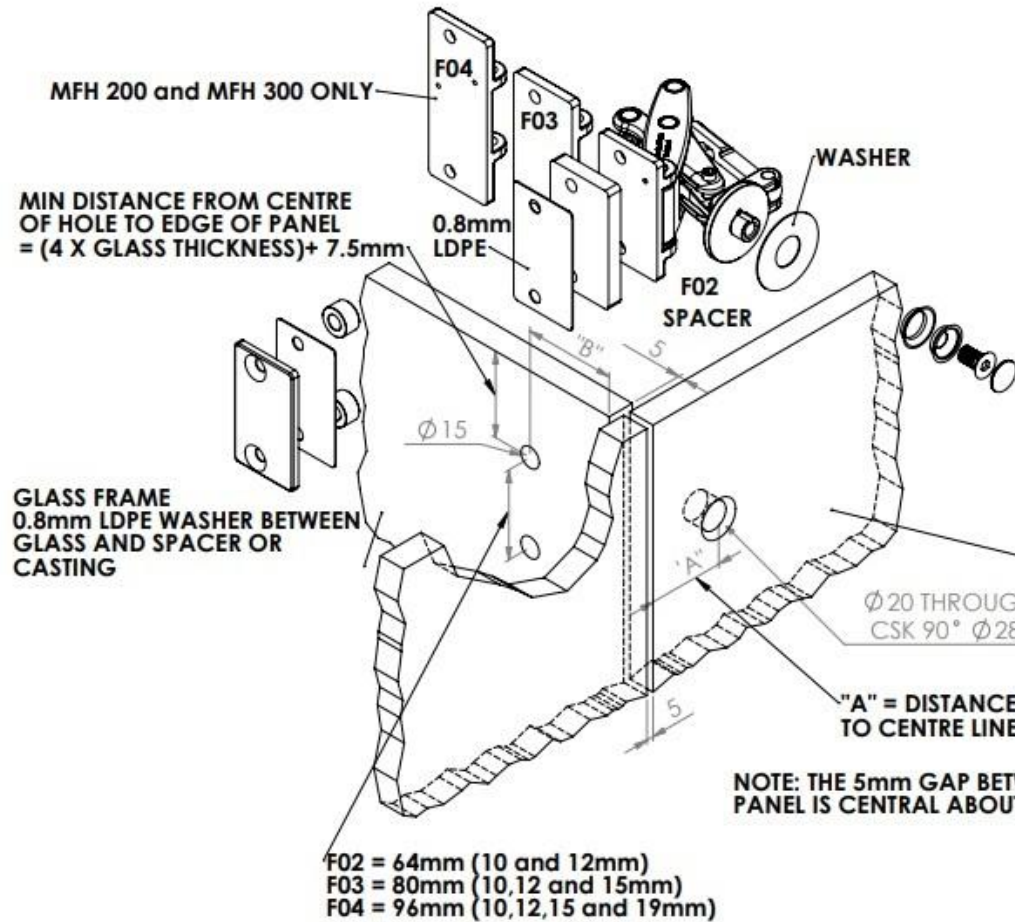

ALL HINGE MODELS – MFH100 / MFH200 / MFH300

MFH100, MFH 200 and MFH300						
CURTAIN WALL D01 and D02 FRONT MOUNT CSK						
GLASS DOOR TO GLASS FRAME						
DOOR	FRAME	WASHER	SPACER	"A"	"B"	
10mm	10 mm	5.5 mm	N/A	38	64	
10mm	12 mm	5.5 mm	N/A	38	64	
10mm	15mm	5.5 mm	N/A	40	64	
10mm	19mm	5.5 mm	N/A	42	64	
12mm	10mm	3.5 mm	N/A	38	62	
12mm	12mm	3.5 mm	N/A	38	62	
12mm	15mm	3.5 mm	N/A	40	62	
12mm	19mm	3.5 mm	N/A	42	62	
15mm	10mm	0.8 mm	2mm	40	60	
15mm	12mm	0.8 mm	2mm	40	60	
15mm	15mm	0.8 mm	N/A	40	60	
15mm	19mm	0.8 mm	N/A	42	60	
19mm	10mm	0.8 mm	10mm	48	60	
19mm	12mm	0.8 mm	10mm	48	60	
19mm	15 mm	0.8 mm	8mm	48	60	
19mm	19 mm	0.8 mm	6mm	48	60	