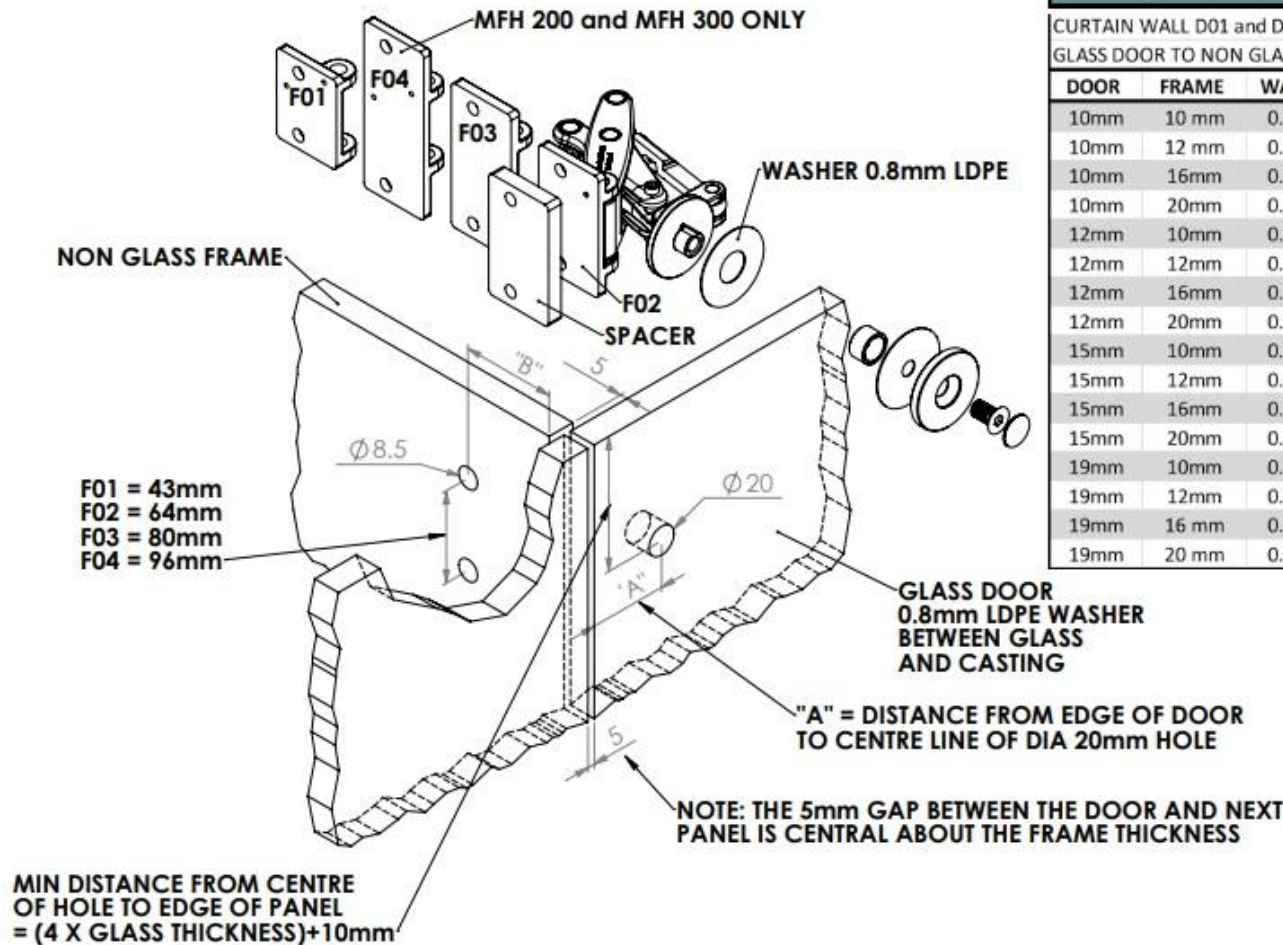

ALL HINGE MODELS MFH100 / MFH200 / MFH300

MFH100, MFH 200 and MFH300					
CURTAIN WALL D01 and D02 FRONT MOUNT					
GLASS DOOR TO NON GLASS FRAME					
DOOR	FRAME	WASHER	SPACER	"A"	"B"
10mm	10 mm	0.8 mm	N/A	37	60
10mm	12 mm	0.8 mm	N/A	37	60
10mm	16mm	0.8 mm	N/A	40	60
10mm	20mm	0.8 mm	N/A	42	60
12mm	10mm	0.8 mm	N/A	37	60
12mm	12mm	0.8 mm	N/A	37	60
12mm	16mm	0.8 mm	N/A	40	60
12mm	20mm	0.8 mm	N/A	42	60
15mm	10mm	0.8 mm	4mm	40	60
15mm	12mm	0.8 mm	2mm	40	60
15mm	16mm	0.8 mm	N/A	40	60
15mm	20mm	0.8 mm	N/A	42	60
19mm	10mm	0.8 mm	10mm	47	60
19mm	12mm	0.8 mm	10mm	48	60
19mm	16 mm	0.8 mm	8mm	48	60
19mm	20 mm	0.8 mm	6mm	48	60