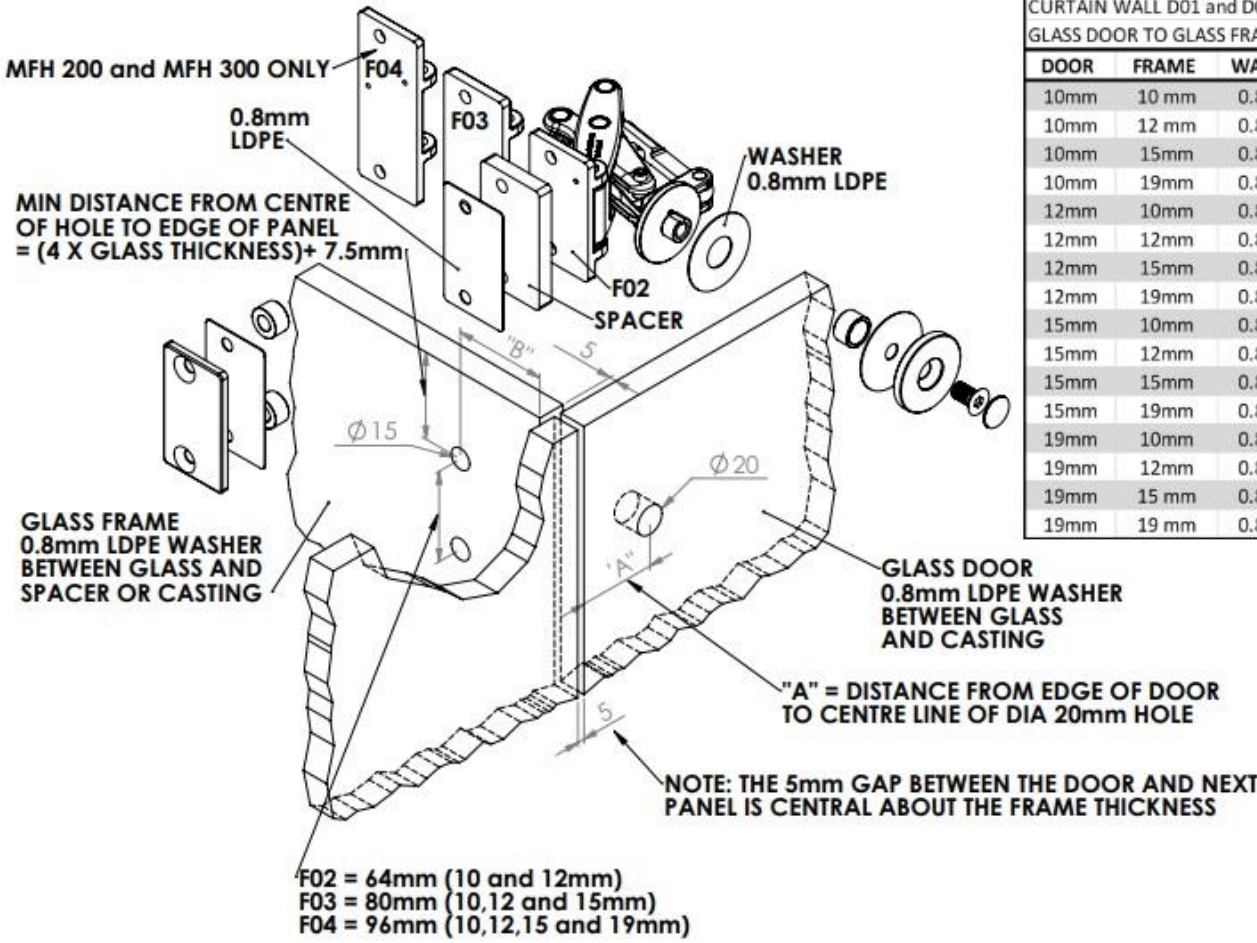

ALL HINGE MODELS MFH100 / MFH200 / MFH300

MFH100, MFH 200 and MFH300					
CURTAIN WALL D01 and D02 FRONT MOUNT					
GLASS DOOR TO GLASS FRAME					
DOOR	FRAME	WASHER	SPACER	"A"	"B"
10mm	10 mm	0.8 mm	N/A	38	60
10mm	12 mm	0.8 mm	N/A	38	60
10mm	15mm	0.8 mm	N/A	40	60
10mm	19mm	0.8 mm	N/A	42	60
12mm	10mm	0.8 mm	N/A	38	60
12mm	12mm	0.8 mm	N/A	38	60
12mm	15mm	0.8 mm	N/A	40	60
12mm	19mm	0.8 mm	N/A	42	60
15mm	10mm	0.8 mm	2mm	40	60
15mm	12mm	0.8 mm	2mm	40	60
15mm	15mm	0.8 mm	N/A	40	60
15mm	19mm	0.8 mm	N/A	42	60
19mm	10mm	0.8 mm	10mm	48	60
19mm	12mm	0.8 mm	10mm	48	60
19mm	15 mm	0.8 mm	8mm	48	60
19mm	19 mm	0.8 mm	6mm	48	60