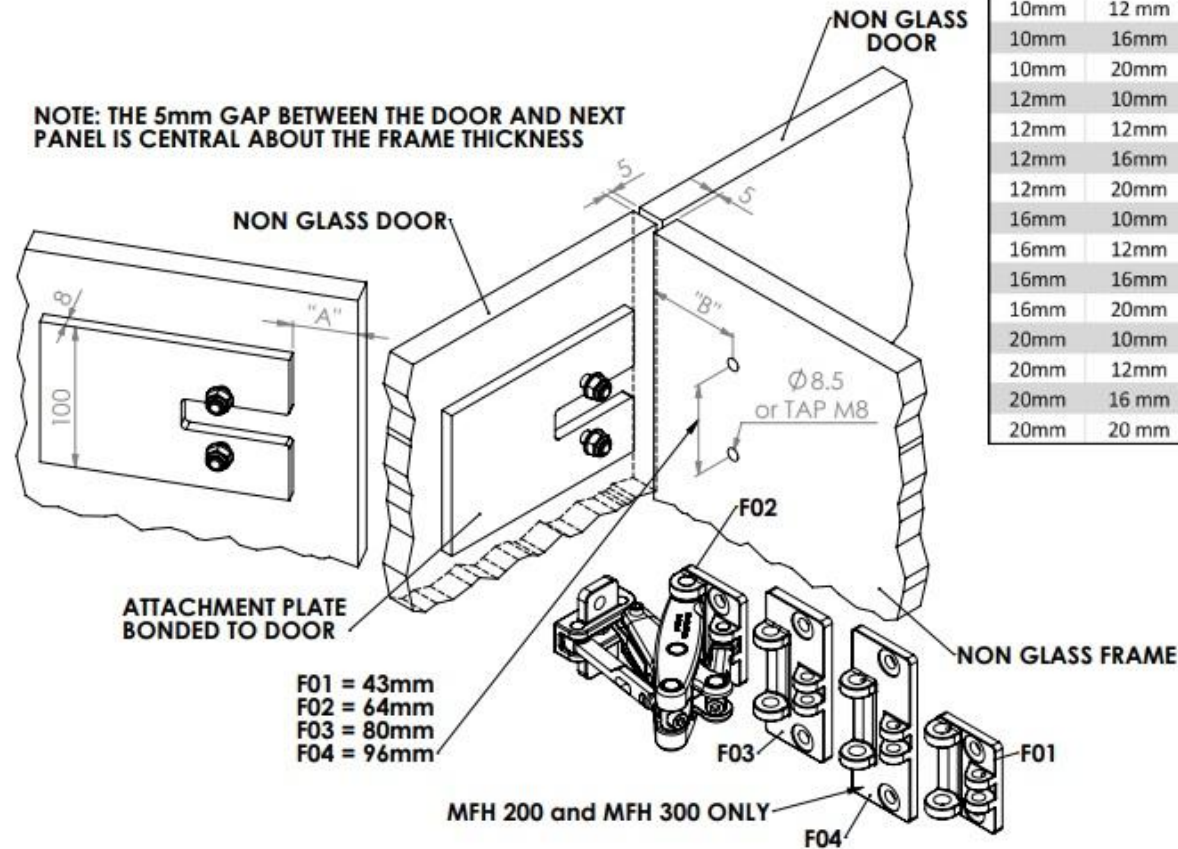

ALL HINGE MODELS MFH100 / MFH200 / MFH300

MFH100, MFH 200 and MFH300			
CURTAIN WALL D03 FRONT MOUNT BONDED NON GLASS DOOR TO NON GLASS FRAME			
DOOR	FRAME	"A"	"B"
10mm	10 mm	17	60
10mm	12 mm	17	60
10mm	16mm	19	60
10mm	20mm	21	60
12mm	10mm	17	60
12mm	12mm	17	60
12mm	16mm	19	60
12mm	20mm	21	60
16mm	10mm	17	60
16mm	12mm	17	60
16mm	16mm	19	60
16mm	20mm	21	60
20mm	10mm	17	60
20mm	12mm	17	60
20mm	16 mm	19	60
20mm	20 mm	21	60