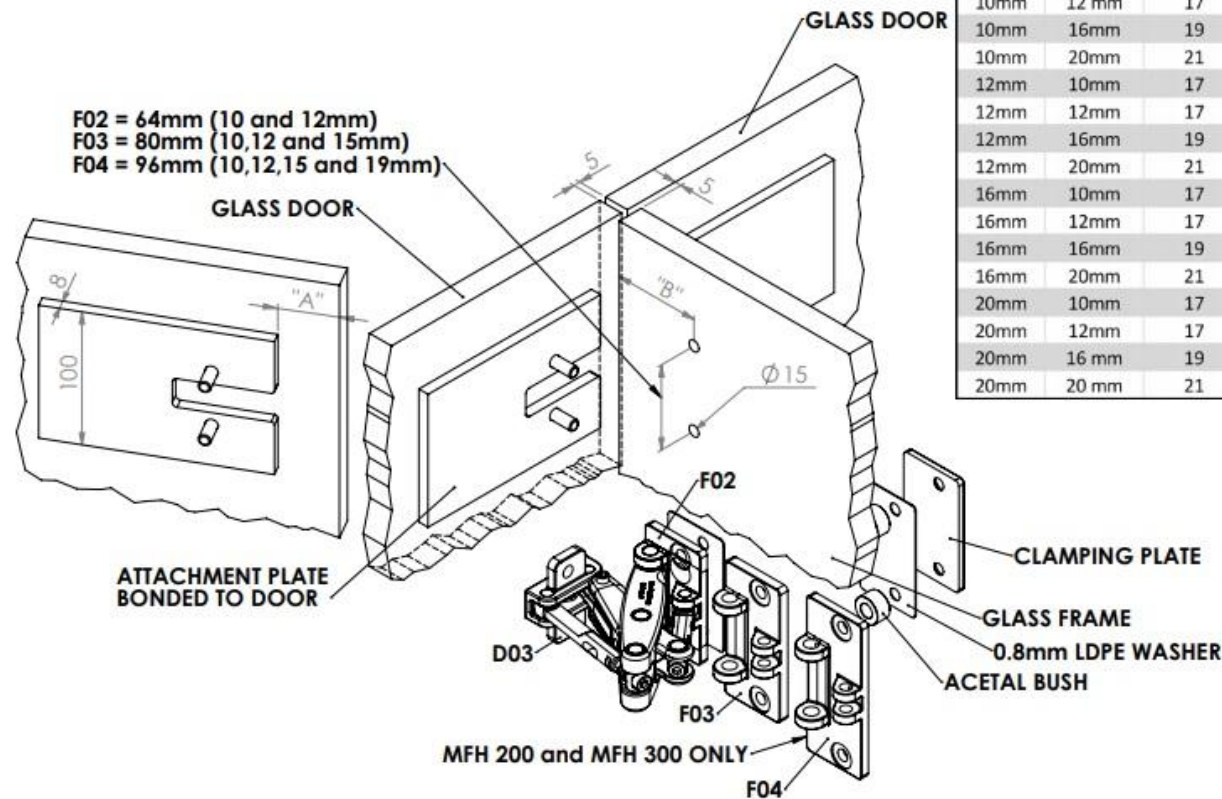

ALL HINGE MODELS MFH100 / MFH200 / MFH300

NOTE: THE 5mm GAP BETWEEN THE DOOR AND NEXT PANEL IS CENTRAL ABOUT THE FRAME THICKNESS

MFH100, MFH 200 and MFH300			
CURTAIN WALL D03 FRONT MOUNT BONDED			
GLASS DOOR TO GLASS FRAME			
DOOR	FRAME	"A"	"B"
10mm	10 mm	17	60
10mm	12 mm	17	60
10mm	16mm	19	60
10mm	20mm	21	60
12mm	10mm	17	60
12mm	12mm	17	60
12mm	16mm	19	60
12mm	20mm	21	60
16mm	10mm	17	60
16mm	12mm	17	60
16mm	16mm	19	60
16mm	20mm	21	60
20mm	10mm	17	60
20mm	12mm	17	60
20mm	16 mm	19	60
20mm	20 mm	21	60