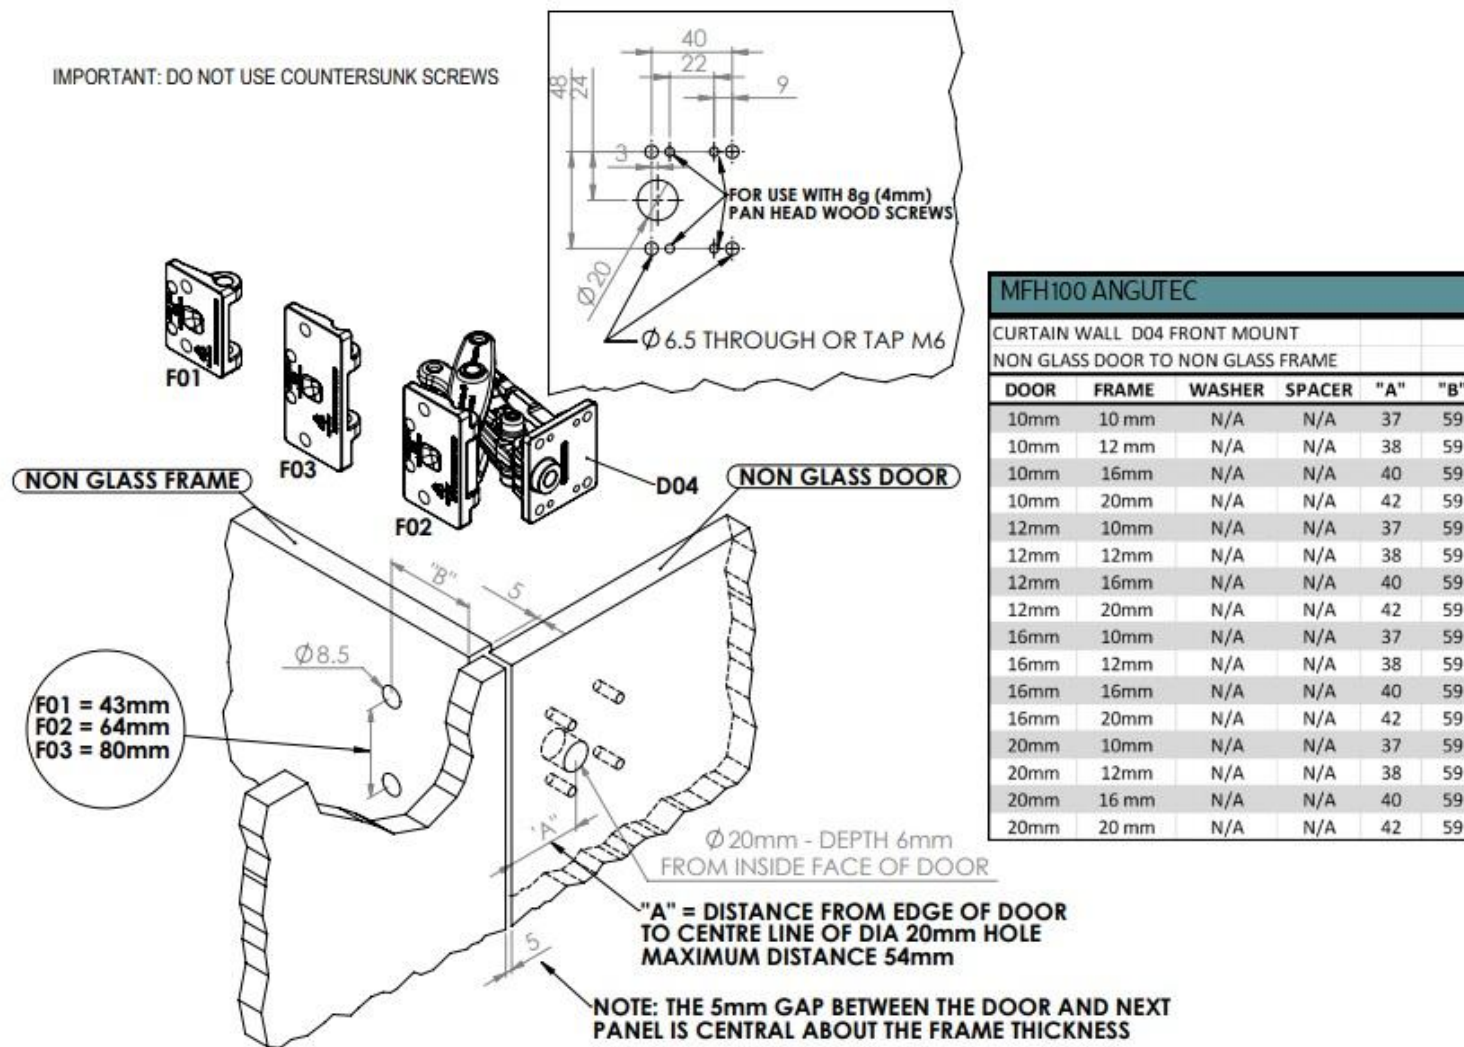

MFH100 ONLY

DISCLAIMER OF LIABILITY:

Since the conditions or methods of installation, operation, use and maintenance of this product are beyond its control, Manfred Frank Limited does not assume responsibility and expressly disclaims liability of loss, damage, or expense arising out of or in any way connected with such installation, operation, use or maintenance

CONTACT & SUPPORT:
support@manfredfrank.com
+64 9 272 3690