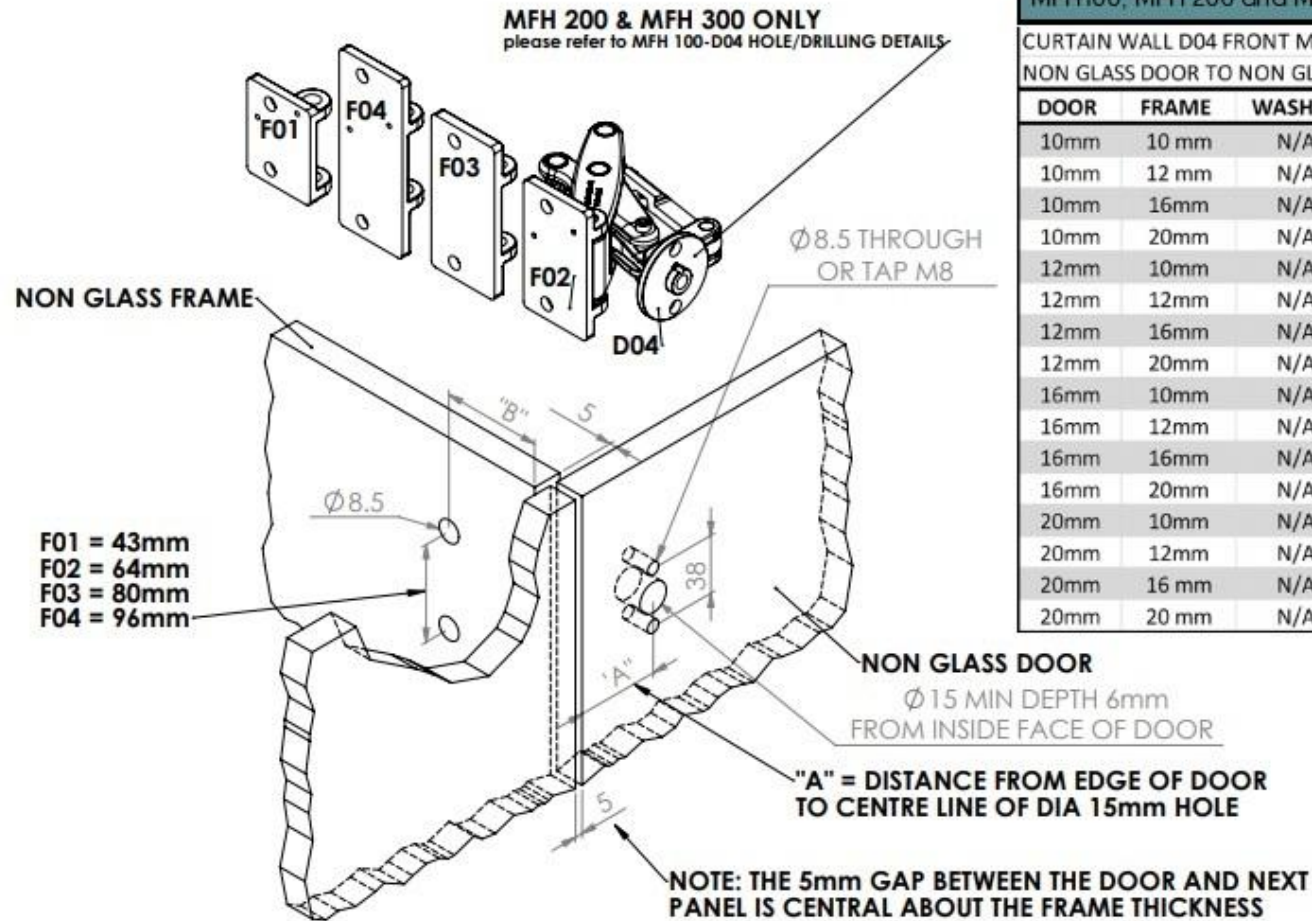

MFH200 & MFH300 ONLY

MFH100, MFH 200 and MFH300					
CURTAIN WALL D04 FRONT MOUNT					
NON GLASS DOOR TO NON GLASS FRAME					
DOOR	FRAME	WASHER	SPACER	"A"	"B"
10mm	10 mm	N/A	N/A	37	59
10mm	12 mm	N/A	N/A	38	59
10mm	16mm	N/A	N/A	40	59
10mm	20mm	N/A	N/A	42	59
12mm	10mm	N/A	N/A	37	59
12mm	12mm	N/A	N/A	38	59
12mm	16mm	N/A	N/A	40	59
12mm	20mm	N/A	N/A	42	59
16mm	10mm	N/A	N/A	37	59
16mm	12mm	N/A	N/A	38	59
16mm	16mm	N/A	N/A	40	59
16mm	20mm	N/A	N/A	42	59
20mm	10mm	N/A	N/A	37	59
20mm	12mm	N/A	N/A	38	59
20mm	16 mm	N/A	N/A	40	59
20mm	20 mm	N/A	N/A	42	59