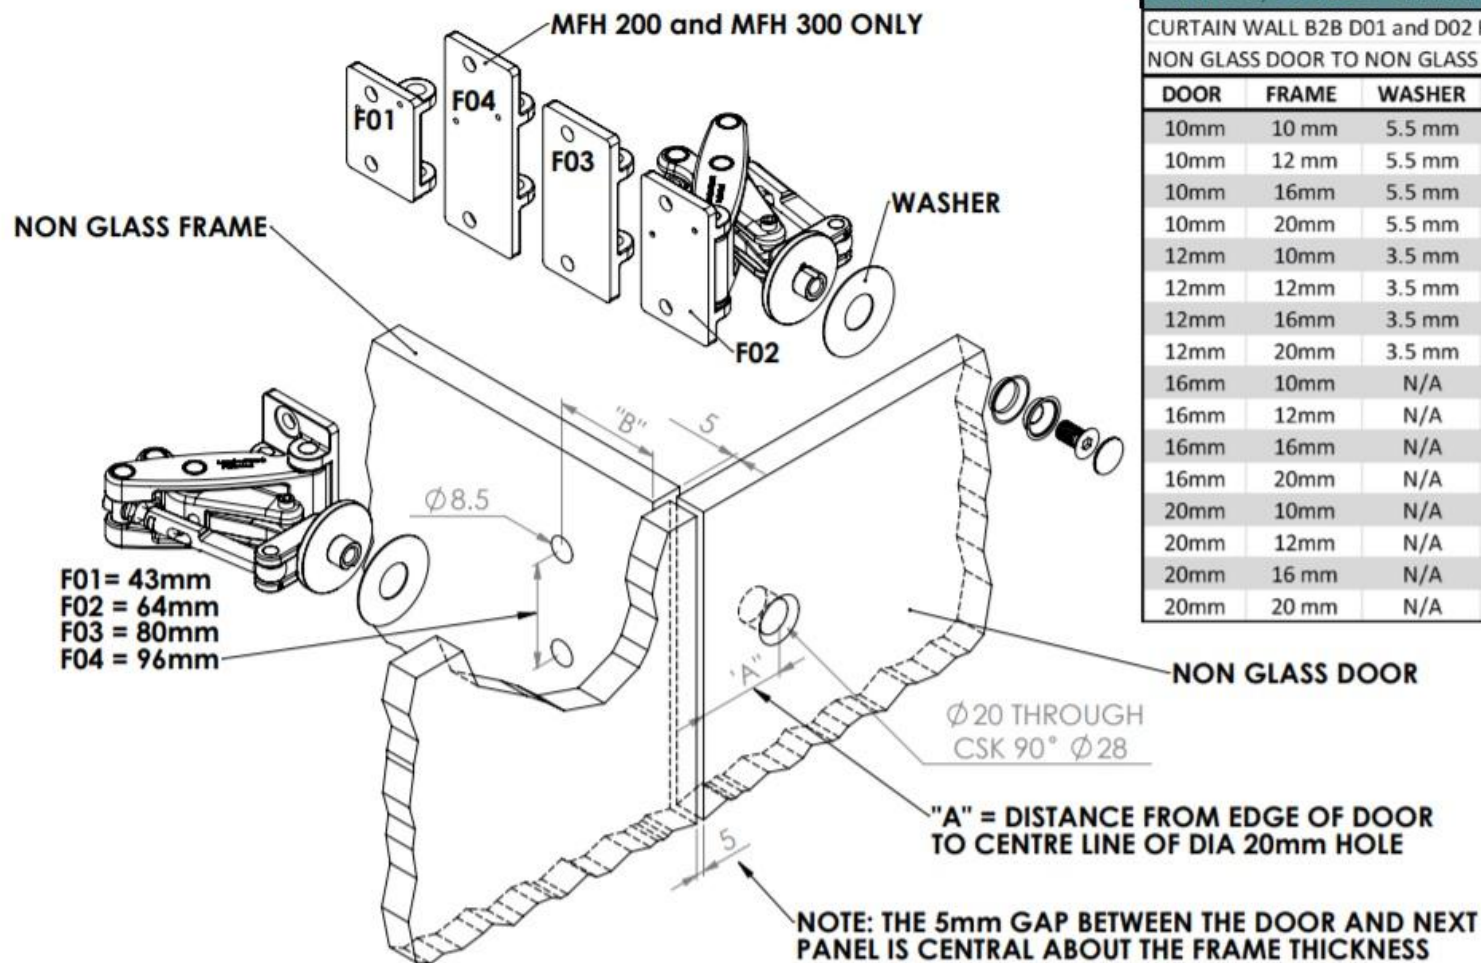

ALL HINGE MODELS – MFH100 / MFH200 / MFH300

MFH100, MFH200 and MFH300					
CURTAIN WALL B2B D01 and D02 FRONT MOUNT CSK NON GLASS DOOR TO NON GLASS FRAME					
DOOR	FRAME	WASHER	SPACER	"A"	"B"
10mm	10 mm	5.5 mm	N/A	37	64
10mm	12 mm	5.5 mm	N/A	38	64
10mm	16mm	5.5 mm	N/A	40	64
10mm	20mm	5.5 mm	N/A	42	64
12mm	10mm	3.5 mm	N/A	37	62
12mm	12mm	3.5 mm	N/A	38	62
12mm	16mm	3.5 mm	N/A	40	62
12mm	20mm	3.5 mm	N/A	42	62
16mm	10mm	N/A	N/A	37	59
16mm	12mm	N/A	N/A	38	59
16mm	16mm	N/A	N/A	40	59
16mm	20mm	N/A	N/A	42	59
20mm	10mm	N/A	N/A	37	59
20mm	12mm	N/A	N/A	38	59
20mm	16 mm	N/A	N/A	40	59
20mm	20 mm	N/A	N/A	42	59