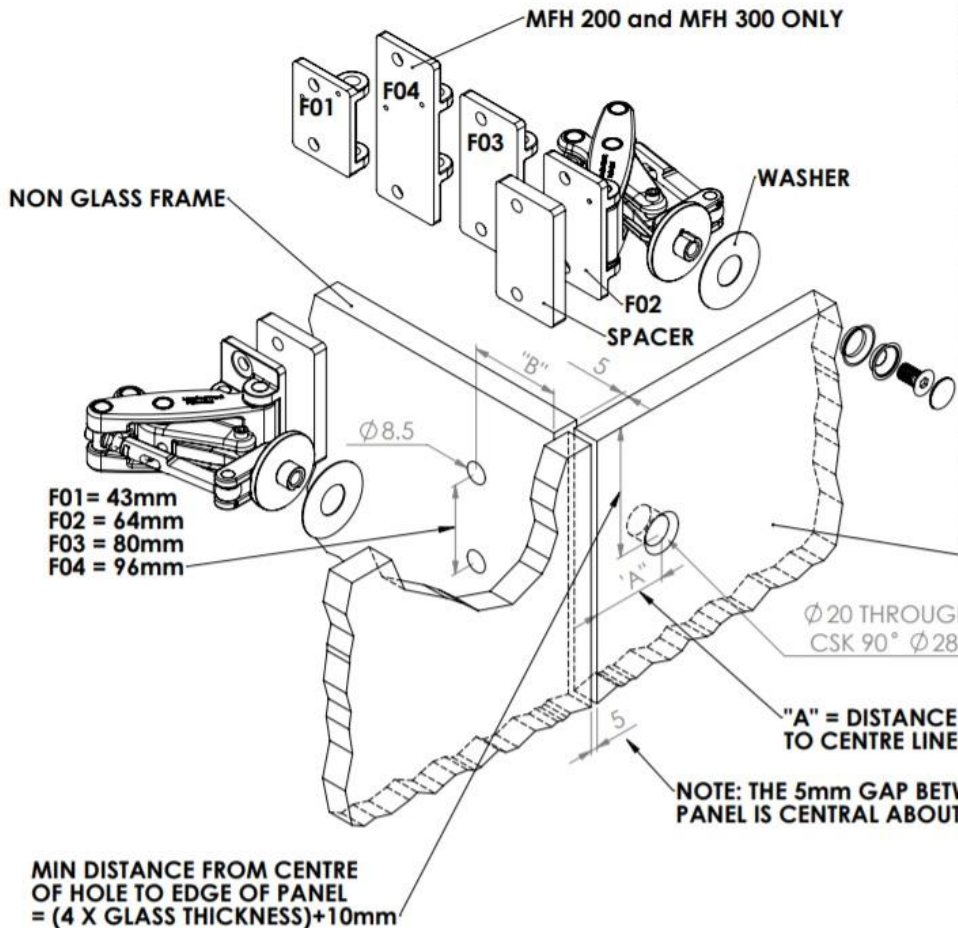

ALL HINGE MODELS – MFH100 / MFH200 / MFH300

MFH100, MFH200 and MFH300					
CURTAIN WALL B2B D01 and D02 FRONT MOUNT CSK GLASS DOOR TO NON GLASS FRAME					
DOOR	FRAME	WASHER	SPACER	"A"	"B"
10mm	10 mm	5.5 mm	N/A	37	64
10mm	12 mm	5.5 mm	N/A	37	64
10mm	16mm	5.5 mm	N/A	40	64
10mm	20mm	5.5 mm	N/A	42	64
12mm	10mm	3.5 mm	N/A	37	62
12mm	12mm	3.5 mm	N/A	37	62
12mm	16mm	3.5 mm	N/A	40	62
12mm	20mm	3.5 mm	N/A	42	62
15mm	10mm	0.8 mm	4mm	40	60
15mm	12mm	0.8 mm	2mm	40	60
15mm	16mm	0.8 mm	N/A	40	60
15mm	20mm	0.8 mm	N/A	42	60
19mm	10mm	0.8 mm	10mm	47	60
19mm	12mm	0.8 mm	10mm	48	60
19mm	16 mm	0.8 mm	8mm	48	60
19mm	20 mm	0.8 mm	6mm	48	60

**GLASS DOOR**  
0.8mm LDPE WASHER  
OR ACETAL WASHER  
BETWEEN GLASS  
AND CASTING

**DISCLAIMER OF LIABILITY:**

Since the conditions or methods of installation, operation, use and maintenance of this product are beyond its control, Manfred Frank Limited does not assume responsibility and expressly disclaims liability of loss, damage, or expense arising out of or in any way connected with such installation, operation, use or maintenance