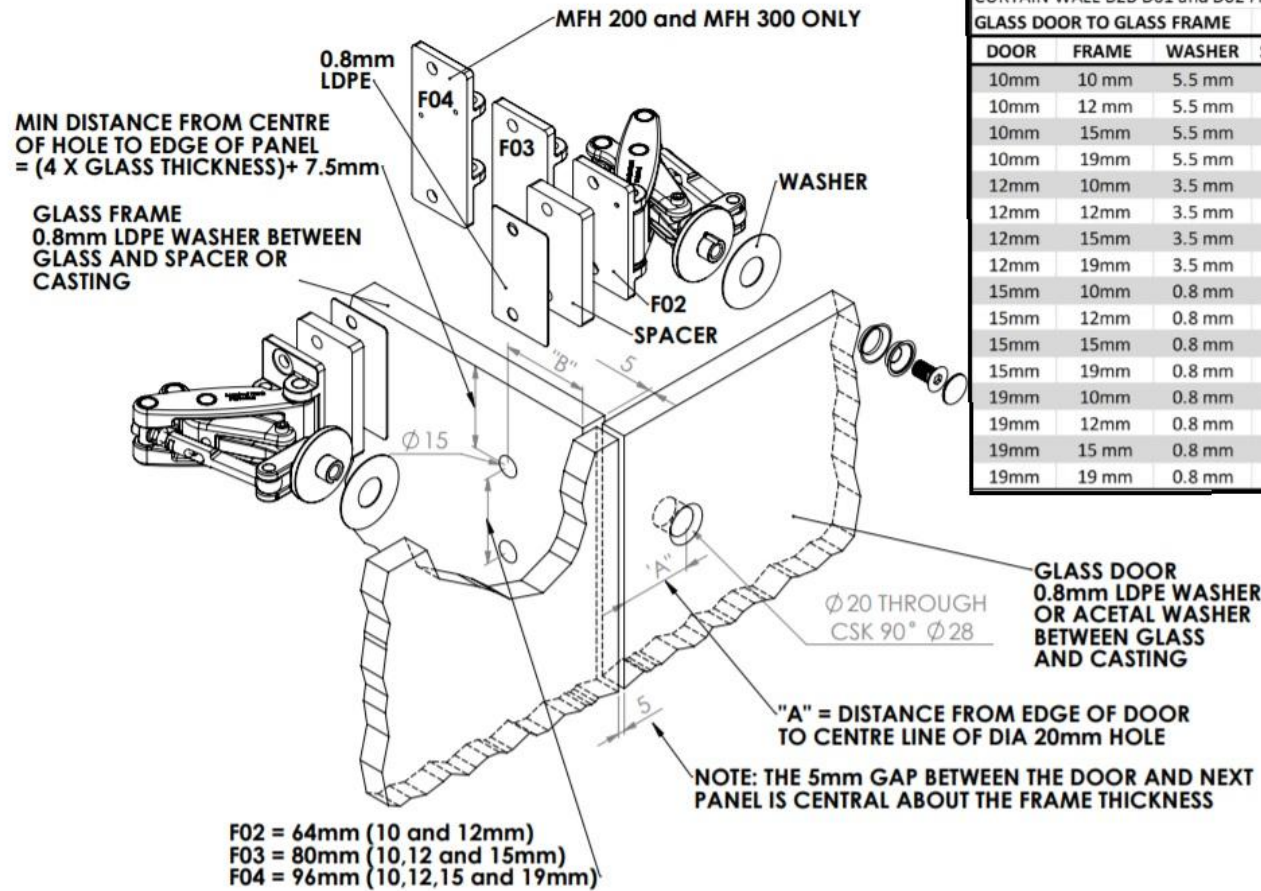

ALL HINGE MODELS – MFH100 / MFH200 / MFH300

MFH100, MFH200 and MFH300					
CURTAIN WALL B2B D01 and D02 FRONT MOUNT CSK					
GLASS DOOR TO GLASS FRAME					
DOOR	FRAME	WASHER	SPACER	"A"	"B"
10mm	10 mm	5.5 mm	N/A	38	64
10mm	12 mm	5.5 mm	N/A	38	64
10mm	15mm	5.5 mm	N/A	40	64
10mm	19mm	5.5 mm	N/A	42	64
12mm	10mm	3.5 mm	N/A	38	62
12mm	12mm	3.5 mm	N/A	38	62
12mm	15mm	3.5 mm	N/A	40	62
12mm	19mm	3.5 mm	N/A	42	62
15mm	10mm	0.8 mm	2mm	40	60
15mm	12mm	0.8 mm	2mm	40	60
15mm	15mm	0.8 mm	N/A	40	60
15mm	19mm	0.8 mm	N/A	42	60
19mm	10mm	0.8 mm	10mm	48	60
19mm	12mm	0.8 mm	10mm	48	60
19mm	15 mm	0.8 mm	8mm	48	60
19mm	19 mm	0.8 mm	6mm	48	60