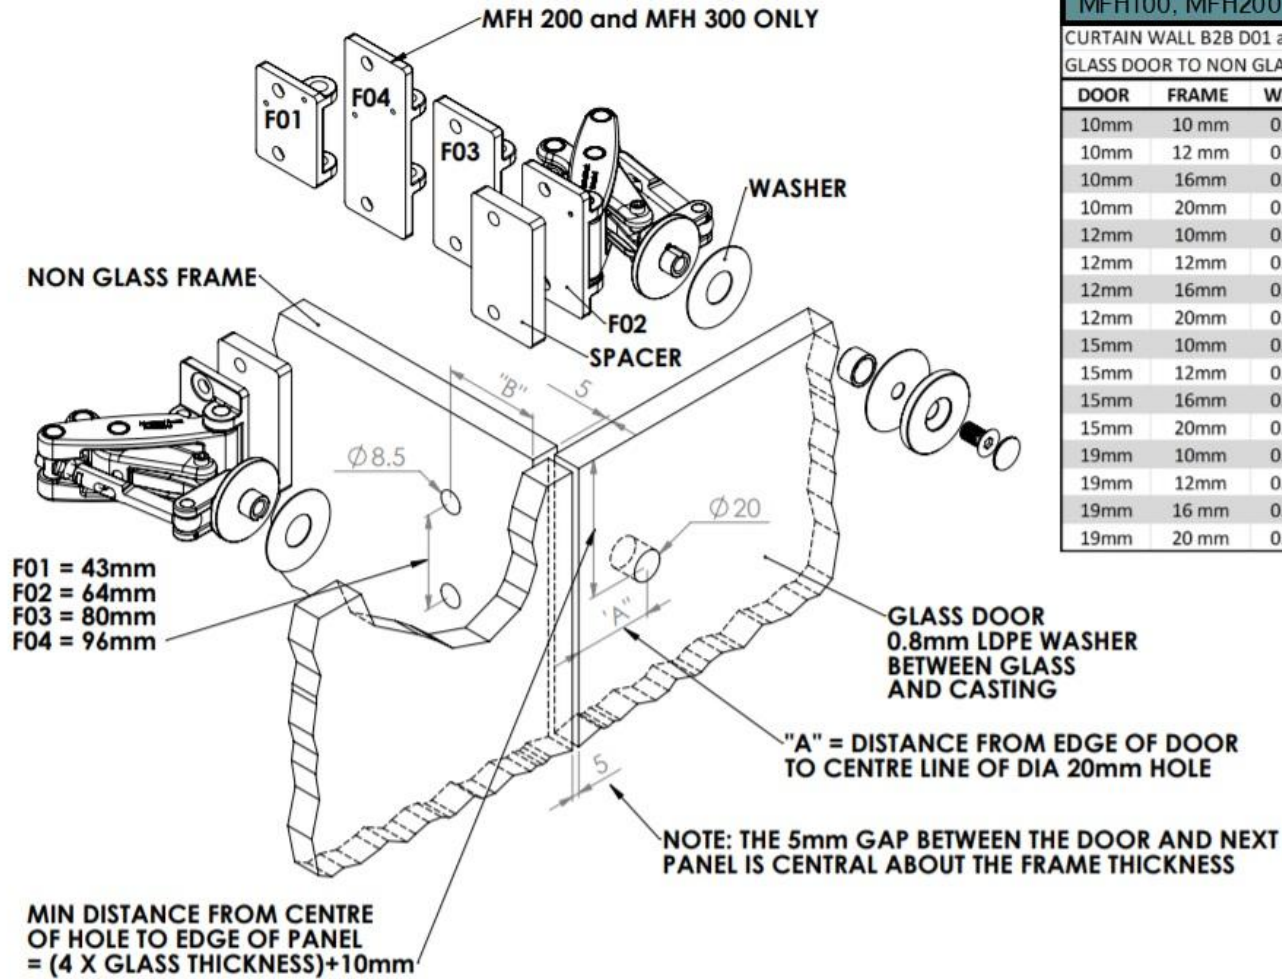

ALL HINGE MODELS MFH100 / MFH200 / MFH300

MFH100, MFH200 and MFH300					
CURTAIN WALL B2B D01 and D02 FRONT MOUNT					
GLASS DOOR TO NON GLASS FRAME					
DOOR	FRAME	WASHER	SPACER	"A"	"B"
10mm	10 mm	0.8 mm	N/A	37	60
10mm	12 mm	0.8 mm	N/A	37	60
10mm	16mm	0.8 mm	N/A	40	60
10mm	20mm	0.8 mm	N/A	42	60
12mm	10mm	0.8 mm	N/A	37	60
12mm	12mm	0.8 mm	N/A	37	60
12mm	16mm	0.8 mm	N/A	40	60
12mm	20mm	0.8 mm	N/A	42	60
15mm	10mm	0.8 mm	4mm	40	60
15mm	12mm	0.8 mm	2mm	40	60
15mm	16mm	0.8 mm	N/A	40	60
15mm	20mm	0.8 mm	N/A	42	60
19mm	10mm	0.8 mm	10mm	47	60
19mm	12mm	0.8 mm	10mm	48	60
19mm	16 mm	0.8 mm	8mm	48	60
19mm	20 mm	0.8 mm	6mm	48	60