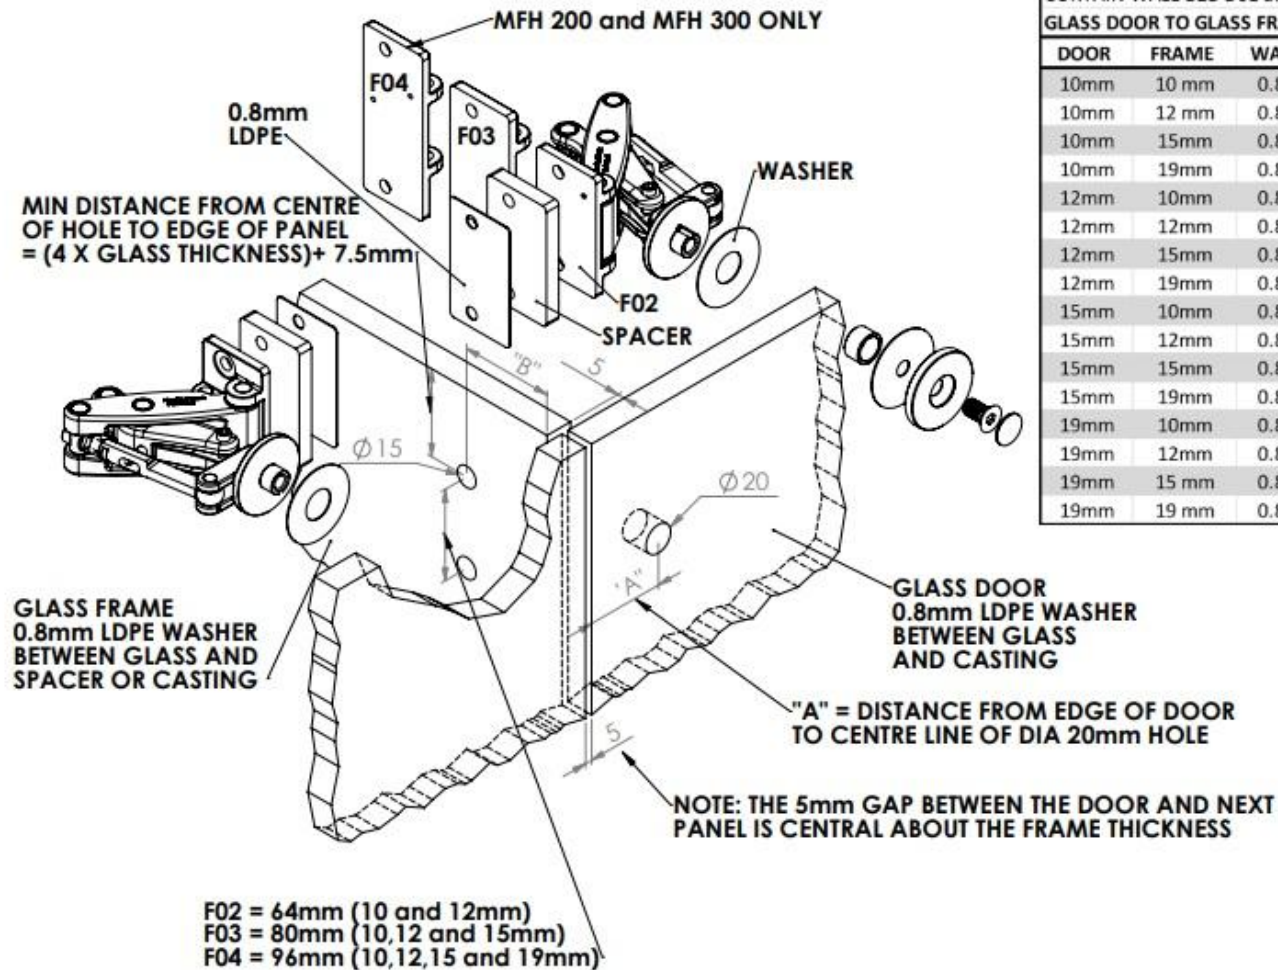

ALL HINGE MODELS MFH100 / MFH200 / MFH300

MFH100, MFH200 and MFH300					
CURTAIN WALL B2B D01 and D02 FRONT MOUNT					
GLASS DOOR TO GLASS FRAME					
DOOR	FRAME	WASHER	SPACER	"A"	"B"
10mm	10 mm	0.8 mm	N/A	38	60
10mm	12 mm	0.8 mm	N/A	38	60
10mm	15mm	0.8 mm	N/A	40	60
10mm	19mm	0.8 mm	N/A	42	60
12mm	10mm	0.8 mm	N/A	38	60
12mm	12mm	0.8 mm	N/A	38	60
12mm	15mm	0.8 mm	N/A	40	60
12mm	19mm	0.8 mm	N/A	42	60
15mm	10mm	0.8 mm	2mm	40	60
15mm	12mm	0.8 mm	2mm	40	60
15mm	15mm	0.8 mm	N/A	40	60
15mm	19mm	0.8 mm	N/A	42	60
19mm	10mm	0.8 mm	10mm	48	60
19mm	12mm	0.8 mm	10mm	48	60
19mm	15 mm	0.8 mm	8mm	48	60
19mm	19 mm	0.8 mm	6mm	48	60