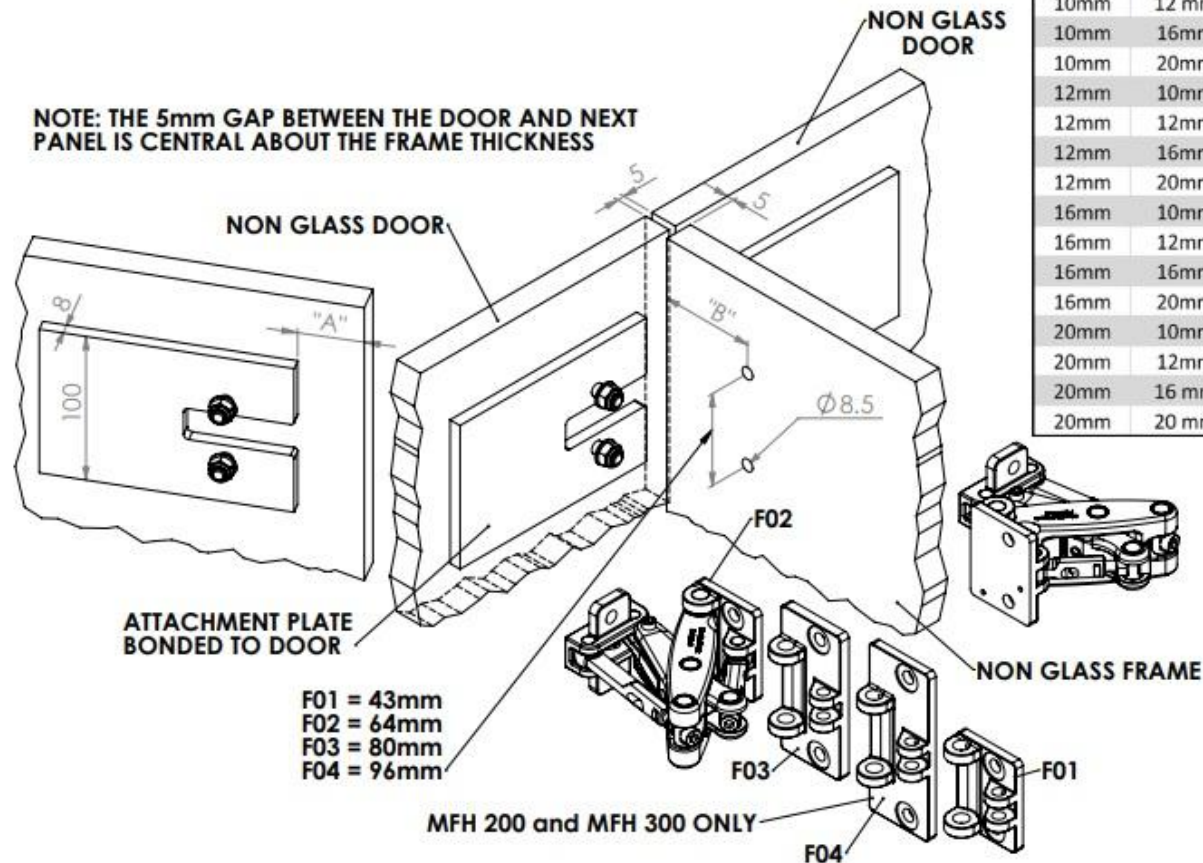

ALL HINGE MODELS MFH100 / MFH200 / MFH300

MFH100, MFH200 and MFH300			
CURTAIN WALL B2B D03 FRONT MOUNT BONDED			
NON GLASS DOOR TO NON GLASS FRAME			
DOOR	FRAME	"A"	"B"
10mm	10 mm	17	60
10mm	12 mm	17	60
10mm	16mm	19	60
10mm	20mm	21	60
12mm	10mm	17	60
12mm	12mm	17	60
12mm	16mm	19	60
12mm	20mm	21	60
16mm	10mm	17	60
16mm	12mm	17	60
16mm	16mm	19	60
16mm	20mm	21	60
20mm	10mm	17	60
20mm	12mm	17	60
20mm	16 mm	19	60
20mm	20 mm	21	60