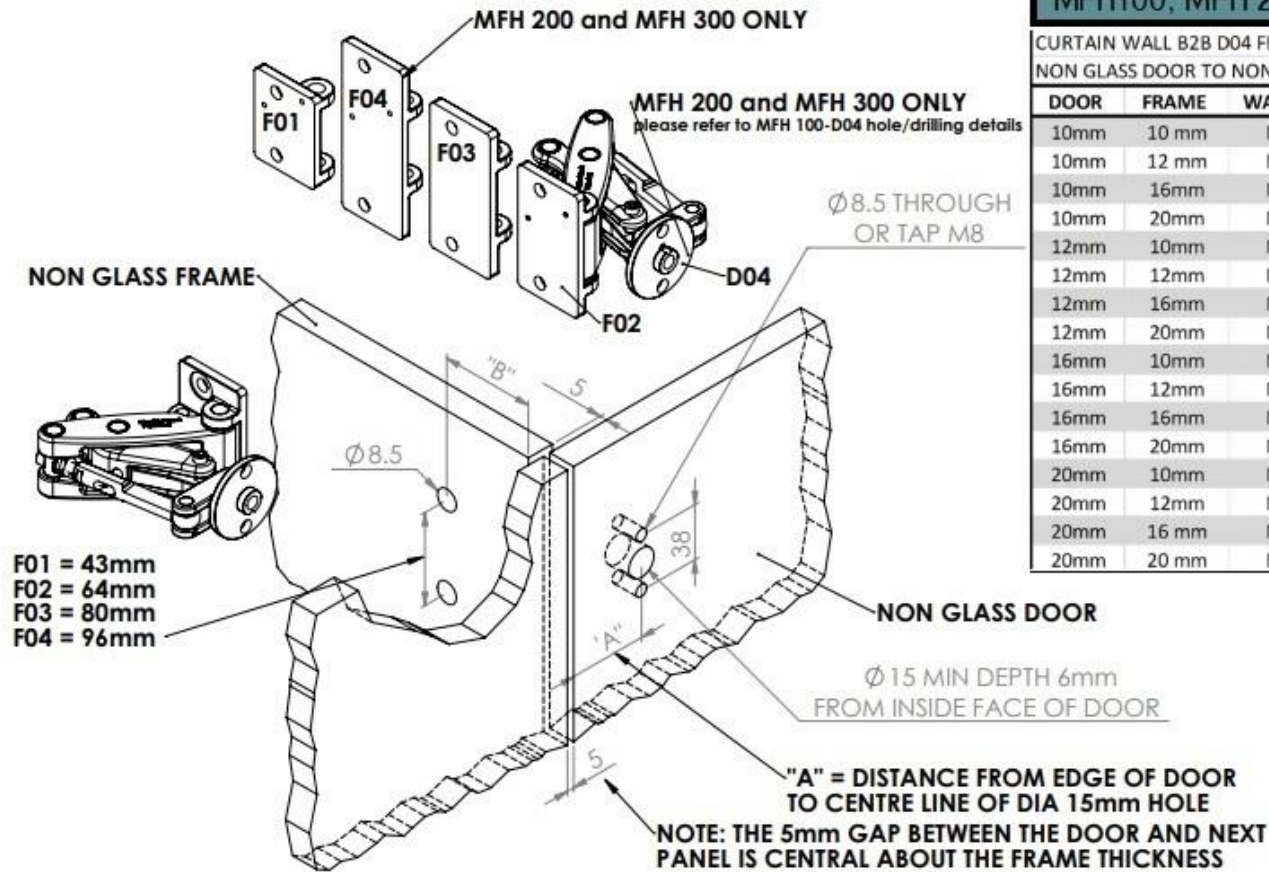

MFH200 & MFH300 ONLY

MFH100, MFH 200 and MFH300						
CURTAIN WALL B2B D04 FRONT MOUNT						
NON GLASS DOOR TO NON GLASS FRAME						
DOOR	FRAME	WASHER	SPACER	"A"	"B"	
10mm	10 mm	N/A	N/A	37	59	
10mm	12 mm	N/A	N/A	38	59	
10mm	16mm	N/A	N/A	40	59	
10mm	20mm	N/A	N/A	42	59	
12mm	10mm	N/A	N/A	37	59	
12mm	12mm	N/A	N/A	38	59	
12mm	16mm	N/A	N/A	40	59	
12mm	20mm	N/A	N/A	42	59	
16mm	10mm	N/A	N/A	37	59	
16mm	12mm	N/A	N/A	38	59	
16mm	16mm	N/A	N/A	40	59	
16mm	20mm	N/A	N/A	42	59	
20mm	10mm	N/A	N/A	37	59	
20mm	12mm	N/A	N/A	38	59	
20mm	16 mm	N/A	N/A	40	59	
20mm	20 mm	N/A	N/A	42	59	