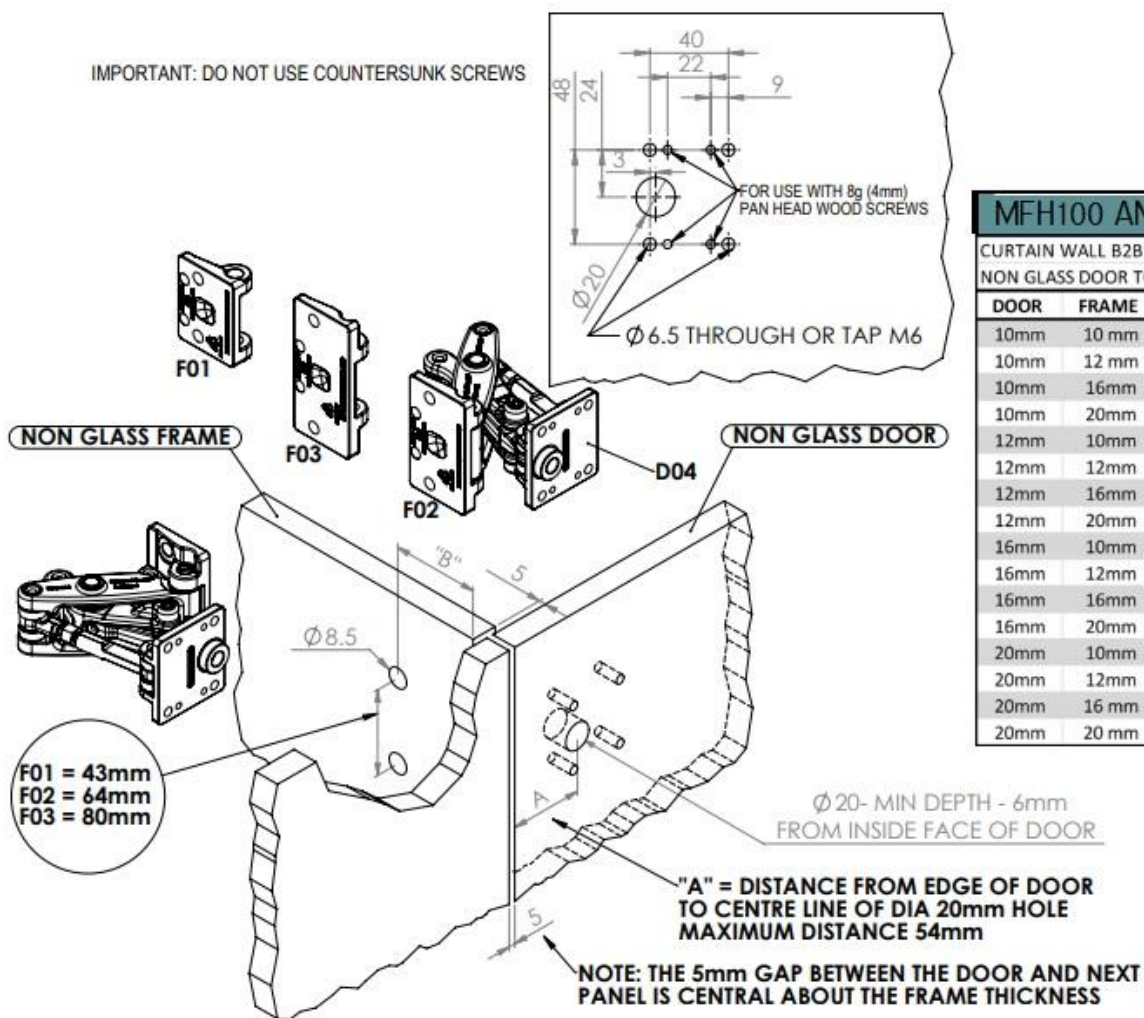

MFH200 & MFH300 ONLY

MFH100, MFH 200 and MFH300						
CURTAIN WALL B2B D04 FRONT MOUNT						
NON GLASS DOOR TO NON GLASS FRAME						
DOOR	FRAME	WASHER	SPACER	"A"	"B"	
10mm	10 mm	N/A	N/A	37	59	
10mm	12 mm	N/A	N/A	38	59	
10mm	16mm	N/A	N/A	40	59	
10mm	20mm	N/A	N/A	42	59	
12mm	10mm	N/A	N/A	37	59	
12mm	12mm	N/A	N/A	38	59	
12mm	16mm	N/A	N/A	40	59	
12mm	20mm	N/A	N/A	42	59	
16mm	10mm	N/A	N/A	37	59	
16mm	12mm	N/A	N/A	38	59	
16mm	16mm	N/A	N/A	40	59	
16mm	20mm	N/A	N/A	42	59	
20mm	10mm	N/A	N/A	37	59	
20mm	12mm	N/A	N/A	38	59	
20mm	16 mm	N/A	N/A	40	59	
20mm	20 mm	N/A	N/A	42	59	

CONTACT & SUPPORT:

support@manfredfrank.com  
 +64 9 272 3690  
 www.manfredfrank.com

MFH100 ONLY

MFH100 ANGUTEC						
CURTAIN WALL B2B D04 FRONT MOUNT						
NON GLASS DOOR TO NON GLASS FRAME						
DOOR	FRAME	WASHER	SPACER	"A"	"B"	
10mm	10 mm	N/A	N/A	37	59	
10mm	12 mm	N/A	N/A	38	59	
10mm	16mm	N/A	N/A	40	59	
10mm	20mm	N/A	N/A	42	59	
12mm	10mm	N/A	N/A	37	59	
12mm	12mm	N/A	N/A	38	59	
12mm	16mm	N/A	N/A	40	59	
12mm	20mm	N/A	N/A	42	59	
16mm	10mm	N/A	N/A	37	59	
16mm	12mm	N/A	N/A	38	59	
16mm	16mm	N/A	N/A	40	59	
16mm	20mm	N/A	N/A	42	59	
20mm	10mm	N/A	N/A	37	59	
20mm	12mm	N/A	N/A	38	59	
20mm	16 mm	N/A	N/A	40	59	
20mm	20 mm	N/A	N/A	42	59	