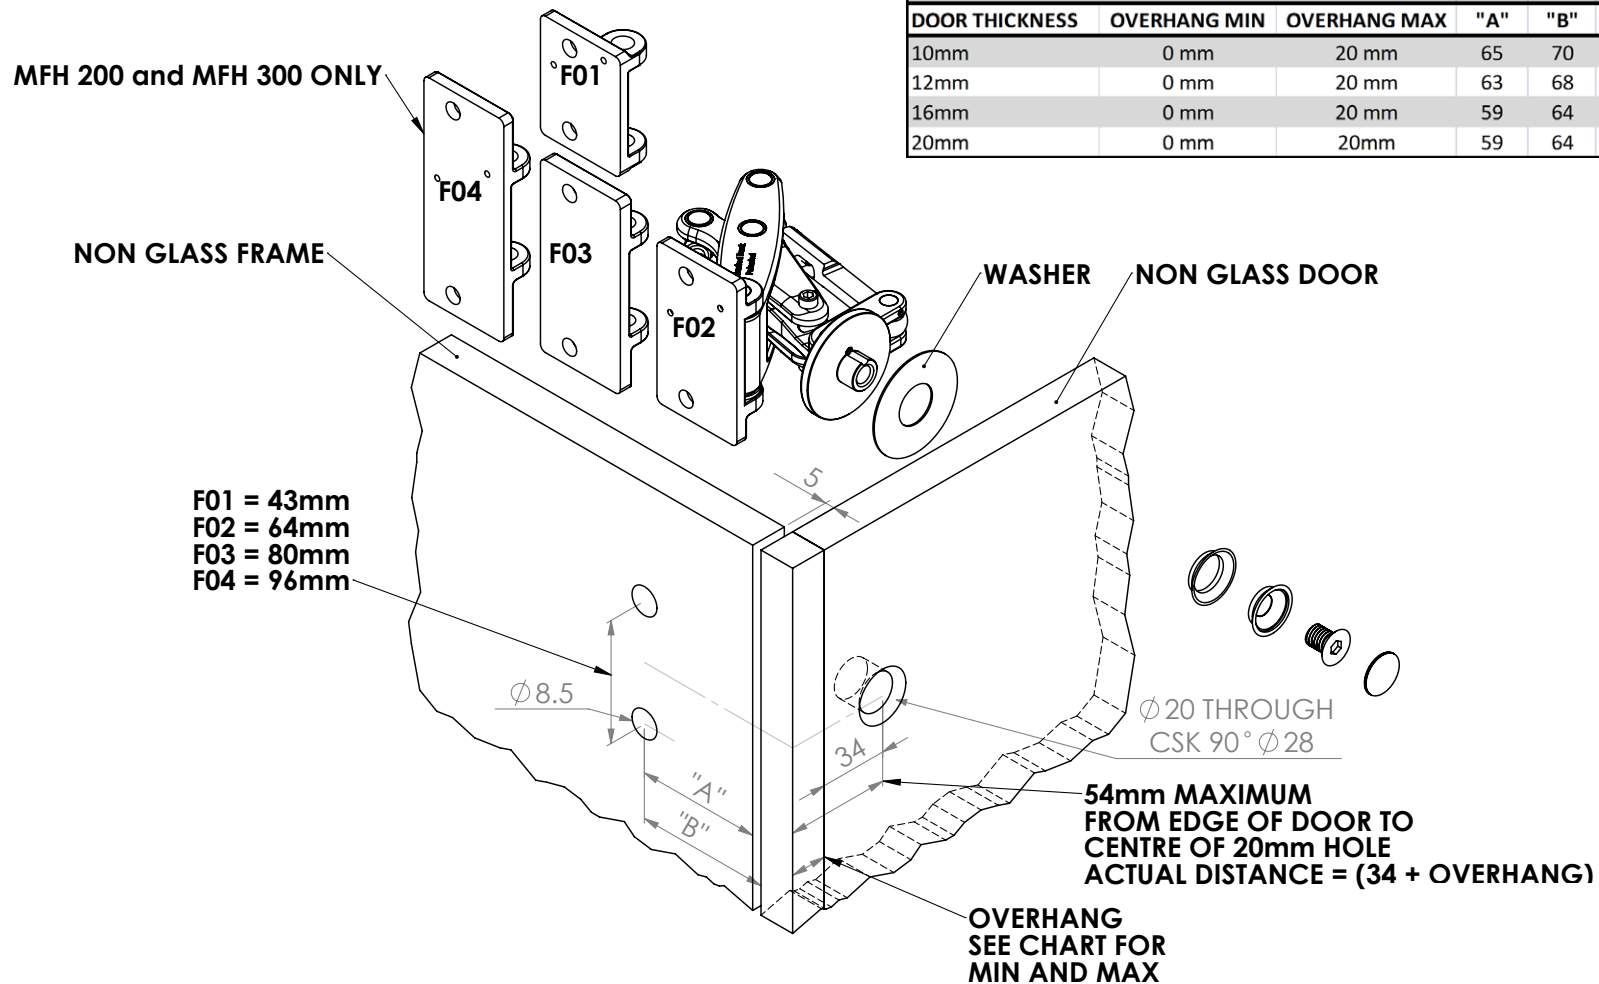

MFH 100, MFH 200 and MFH 300

OVERLAY D01 and D02 FRONT MOUNT CSK
NON GLASS DOOR TO NON GLASS FRAME

DOOR THICKNESS	OVERHANG MIN	OVERHANG MAX	"A"	"B"	WASHER
10mm	0 mm	20 mm	65	70	5.5
12mm	0 mm	20 mm	63	68	3.5
16mm	0 mm	20 mm	59	64	0
20mm	0 mm	20mm	59	64	0