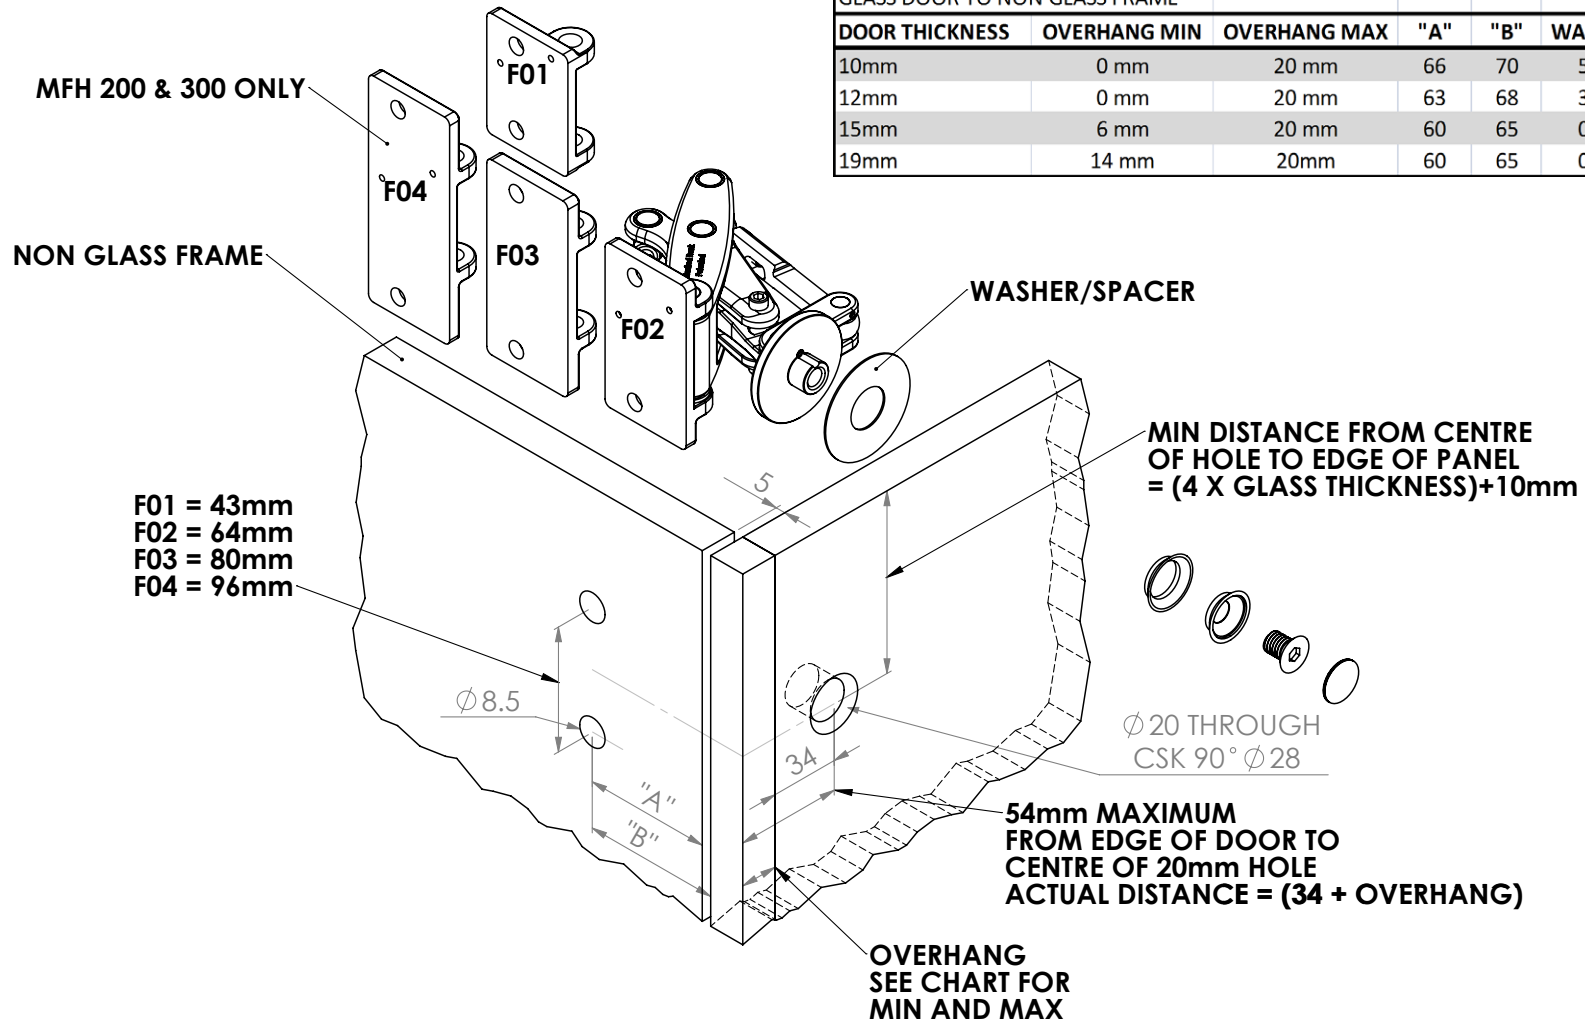

MFH 100, MFH 200 and MFH 300					
OVERLAY D01 and D02 FRONT MOUNT CSK					
GLASS DOOR TO NON GLASS FRAME					
DOOR THICKNESS	OVERHANG MIN	OVERHANG MAX	"A"	"B"	WASHER
10mm	0 mm	20 mm	66	70	5.5
12mm	0 mm	20 mm	63	68	3.5
15mm	6 mm	20 mm	60	65	0.8
19mm	14 mm	20mm	60	65	0.8