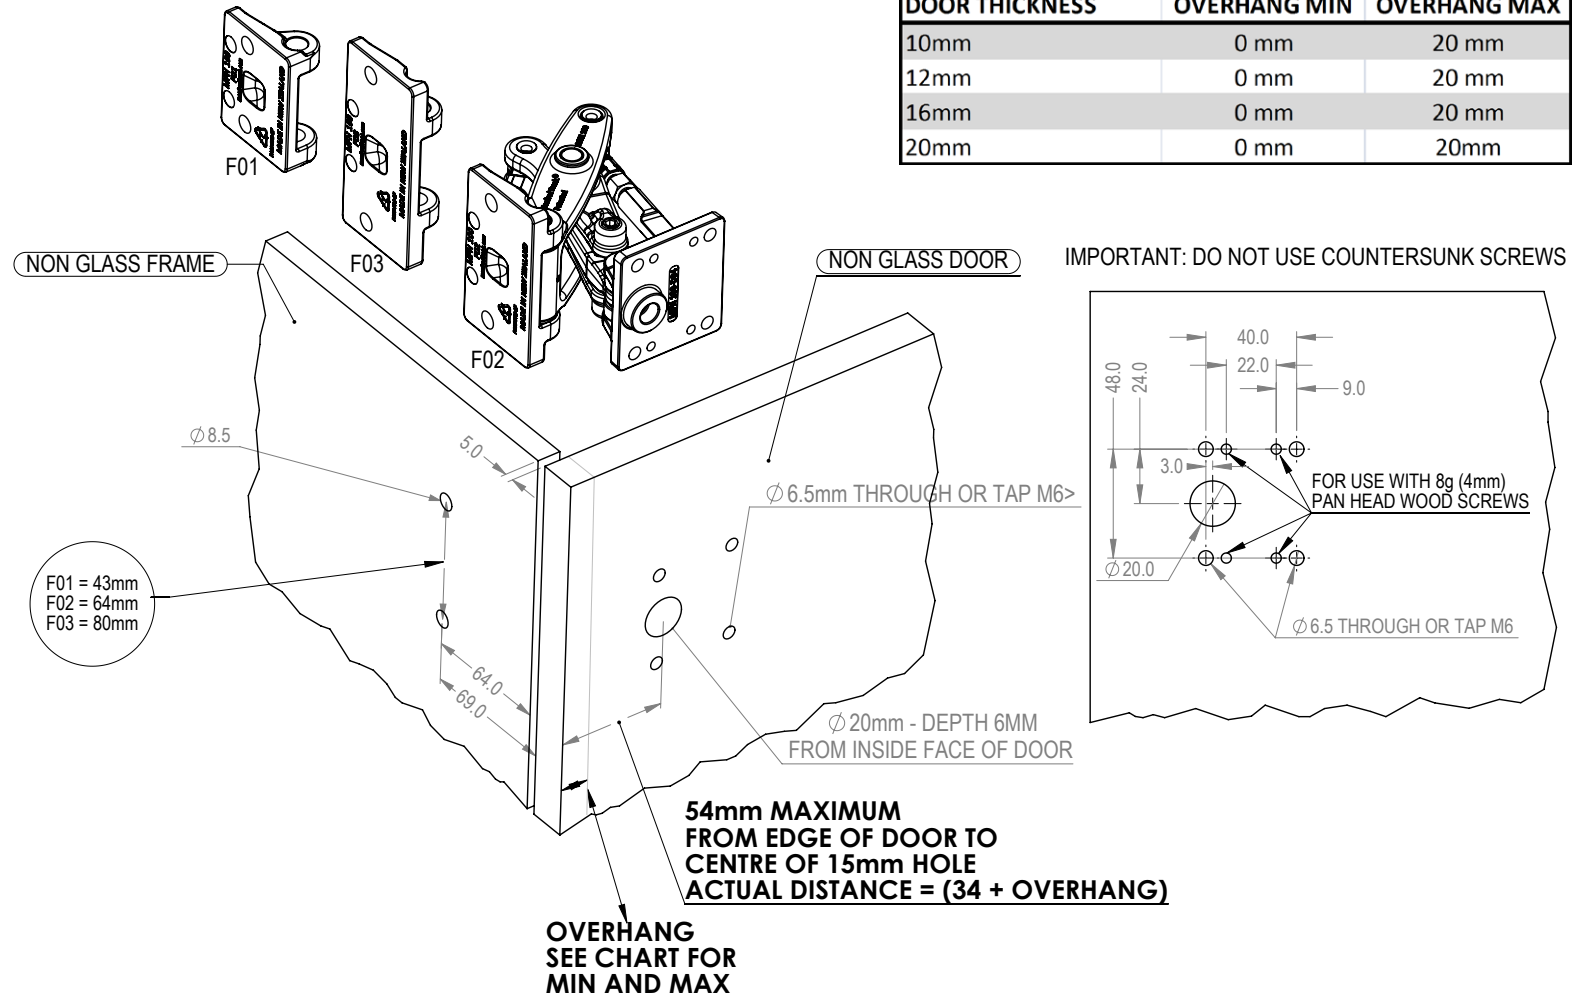

MFH100 Only

MFH 100 ANGUTEC		
OVERLAY D04 FRONT MOUNT		
NON GLASS DOOR TO NON GLASS FRAME		
DOOR THICKNESS	OVERHANG MIN	OVERHANG MAX
10mm	0 mm	20 mm
12mm	0 mm	20 mm
16mm	0 mm	20 mm
20mm	0 mm	20mm

DISCLAIMER OF LIABILITY: