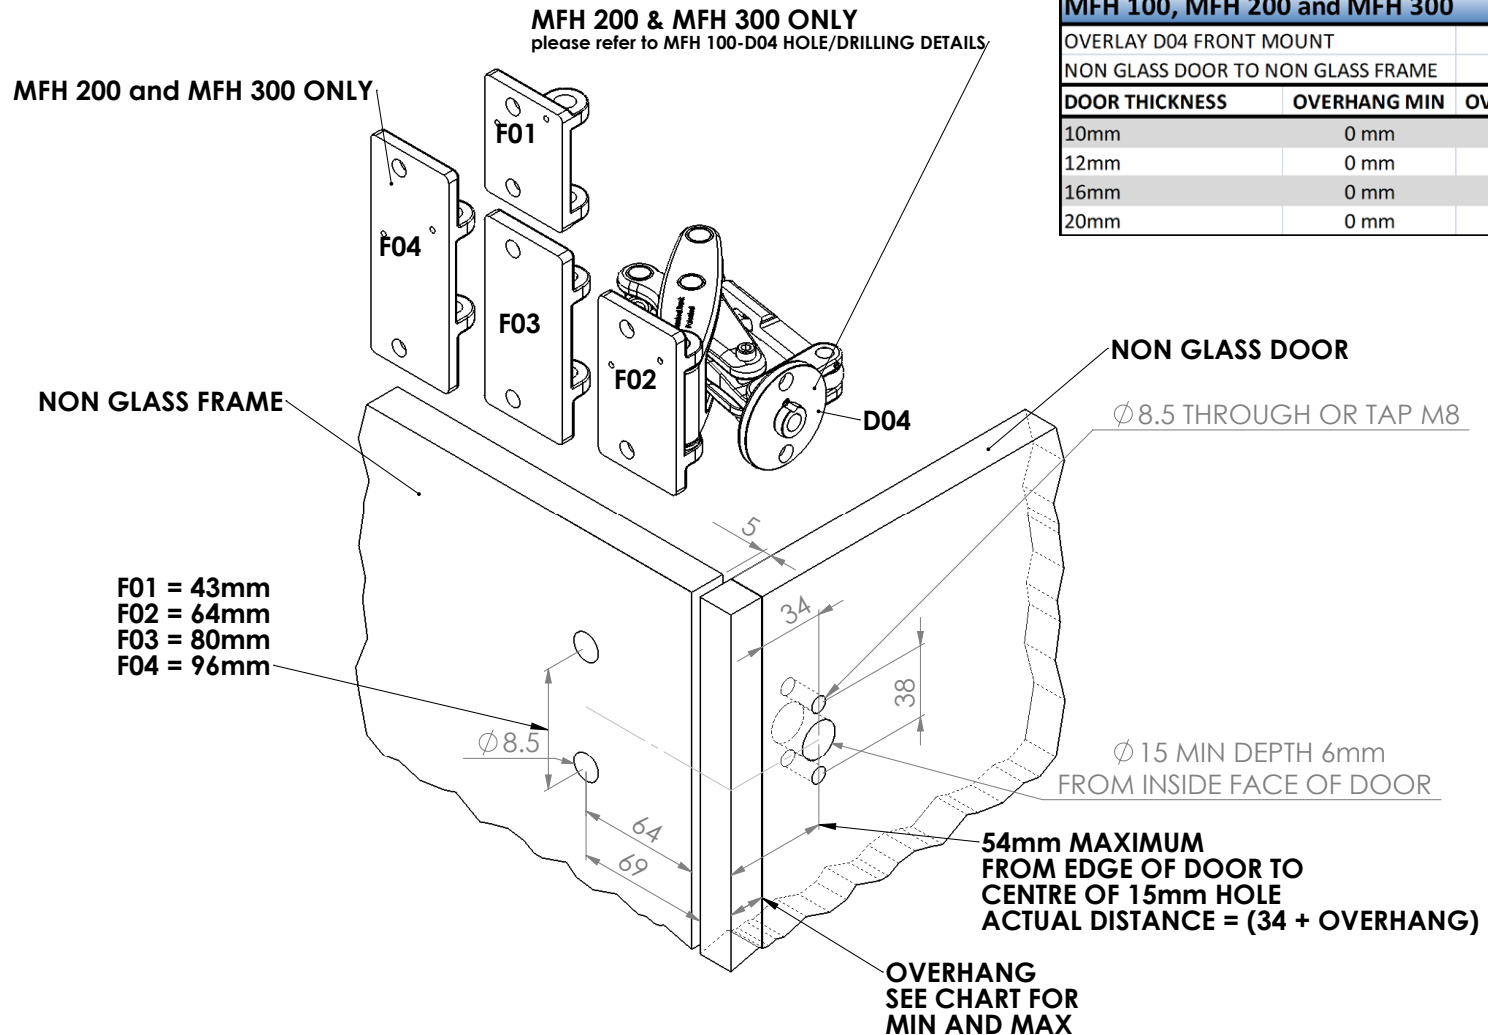

MFH200 & MFH300 Only

MFH 100, MFH 200 and MFH 300		
OVERLAY D04 FRONT MOUNT		
NON GLASS DOOR TO NON GLASS FRAME		
DOOR THICKNESS	OVERHANG MIN	OVERHANG MAX
10mm	0 mm	20 mm
12mm	0 mm	20 mm
16mm	0 mm	20 mm
20mm	0 mm	20mm