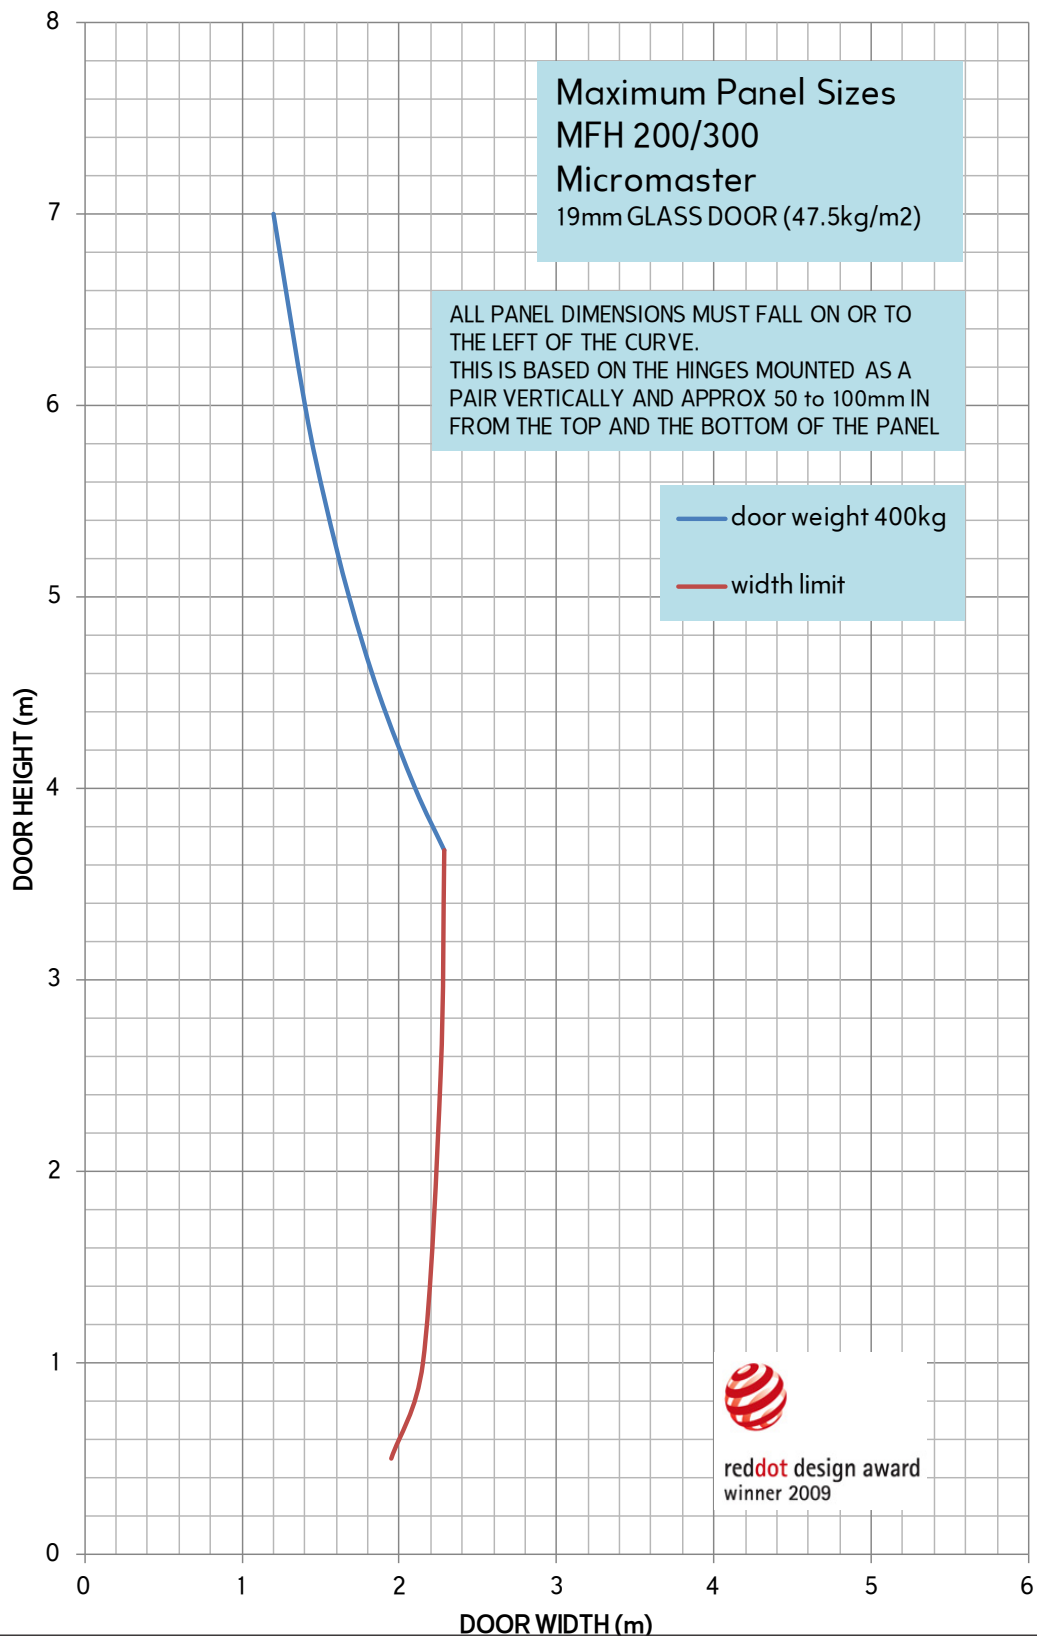

## MICROMASTER MFH 200/300: 19mm Glass

**CONTACT & SUPPORT:**

support@manfredfrank.com • +64 9 272 3690 • www.manfredfrank.com  
 Manfred Frank Systems, Unit C, 11 Echelon Place, East Tamaki 2013, Auckland, New Zealand  
 PO Box 259239, Botany 2163, Auckland, New Zealand