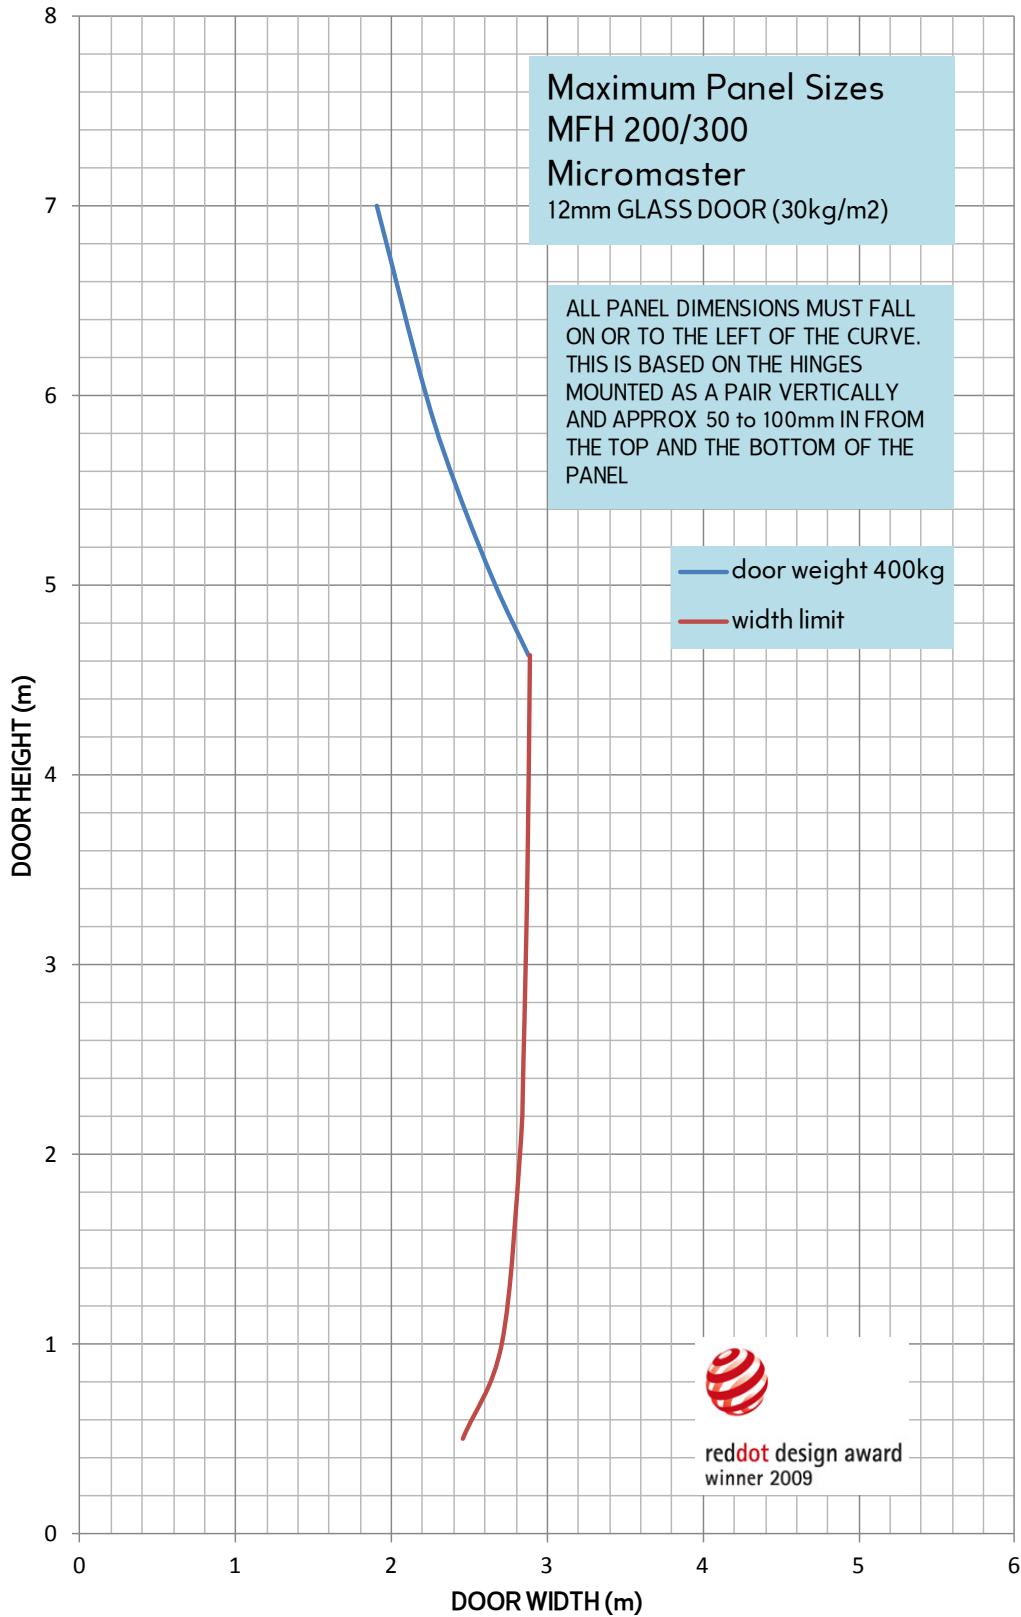

MICROMASTER MFH 200/300: 12mm Glass

CONTACT & SUPPORT:

support@manfredfrank.com • +64 9 272 3690 • www.manfredfrank.com
 Manfred Frank Systems, Unit C, 11 Echelon Place, East Tamaki 2013, Auckland, New Zealand
 PO Box 259239, Botany 2163, Auckland, New Zealand