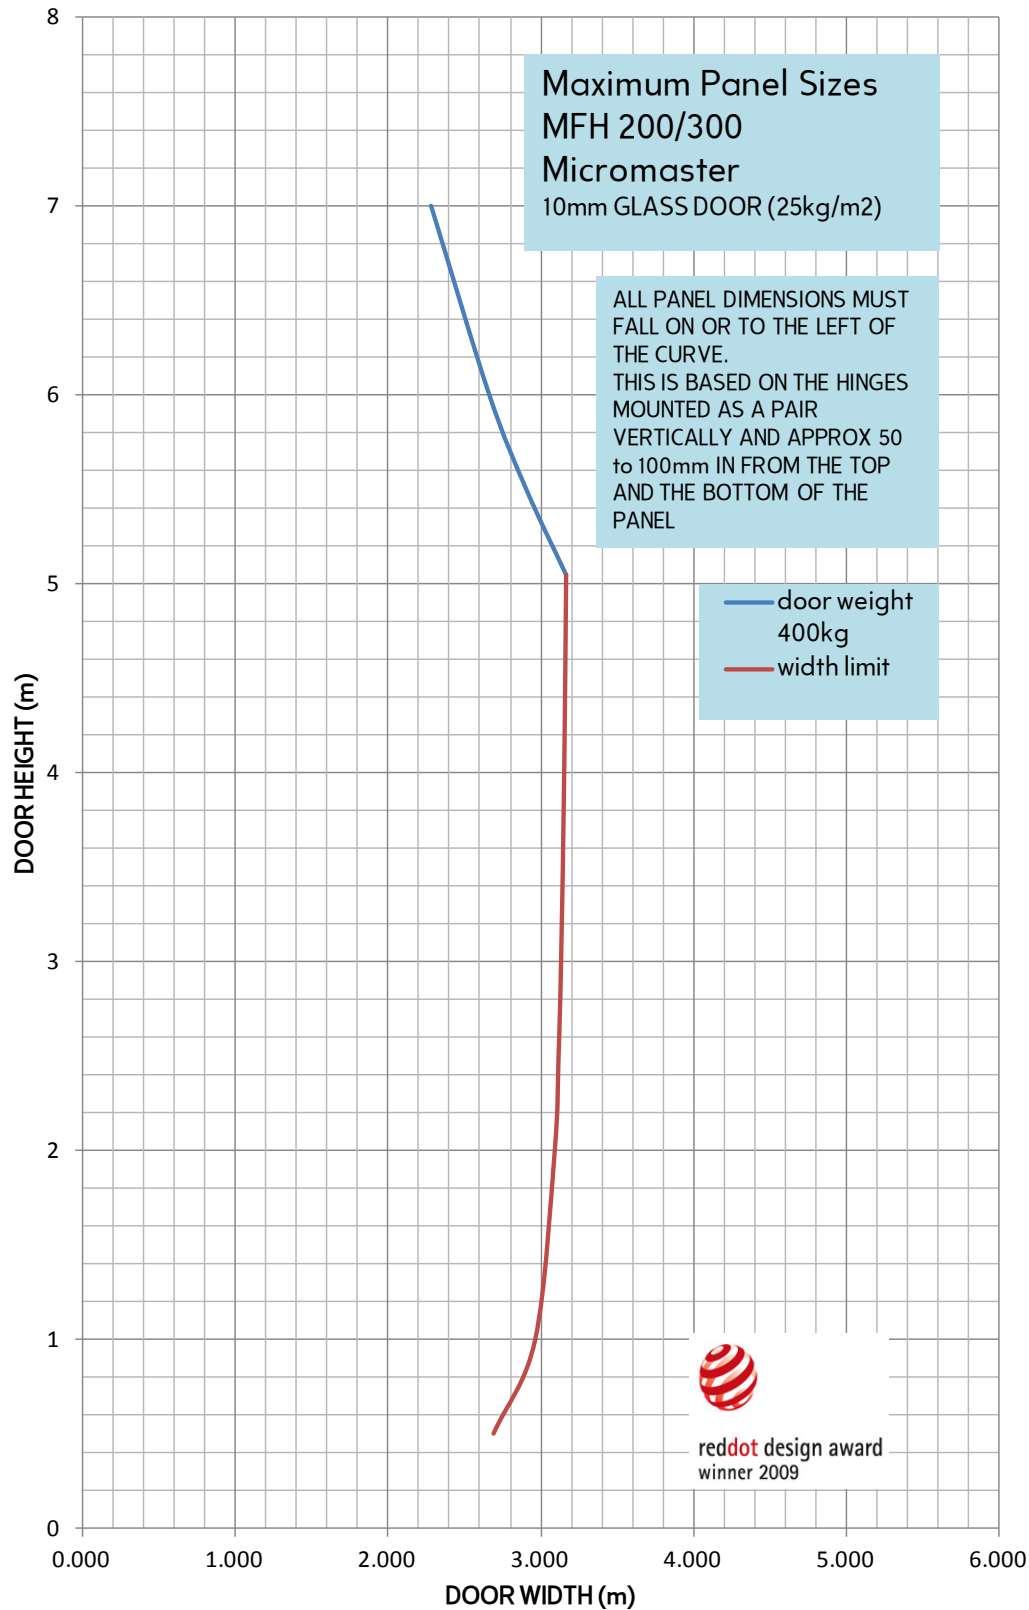

MICROMASTER MFH 200/300: 10mm Glass

CONTACT & SUPPORT:

support@manfredfrank.com • +64 9 272 3690 • www.manfredfrank.com
 Manfred Frank Systems, Unit C, 11 Echelon Place, East Tamaki 2013, Auckland, New Zealand
 PO Box 259239, Botany 2163, Auckland, New Zealand