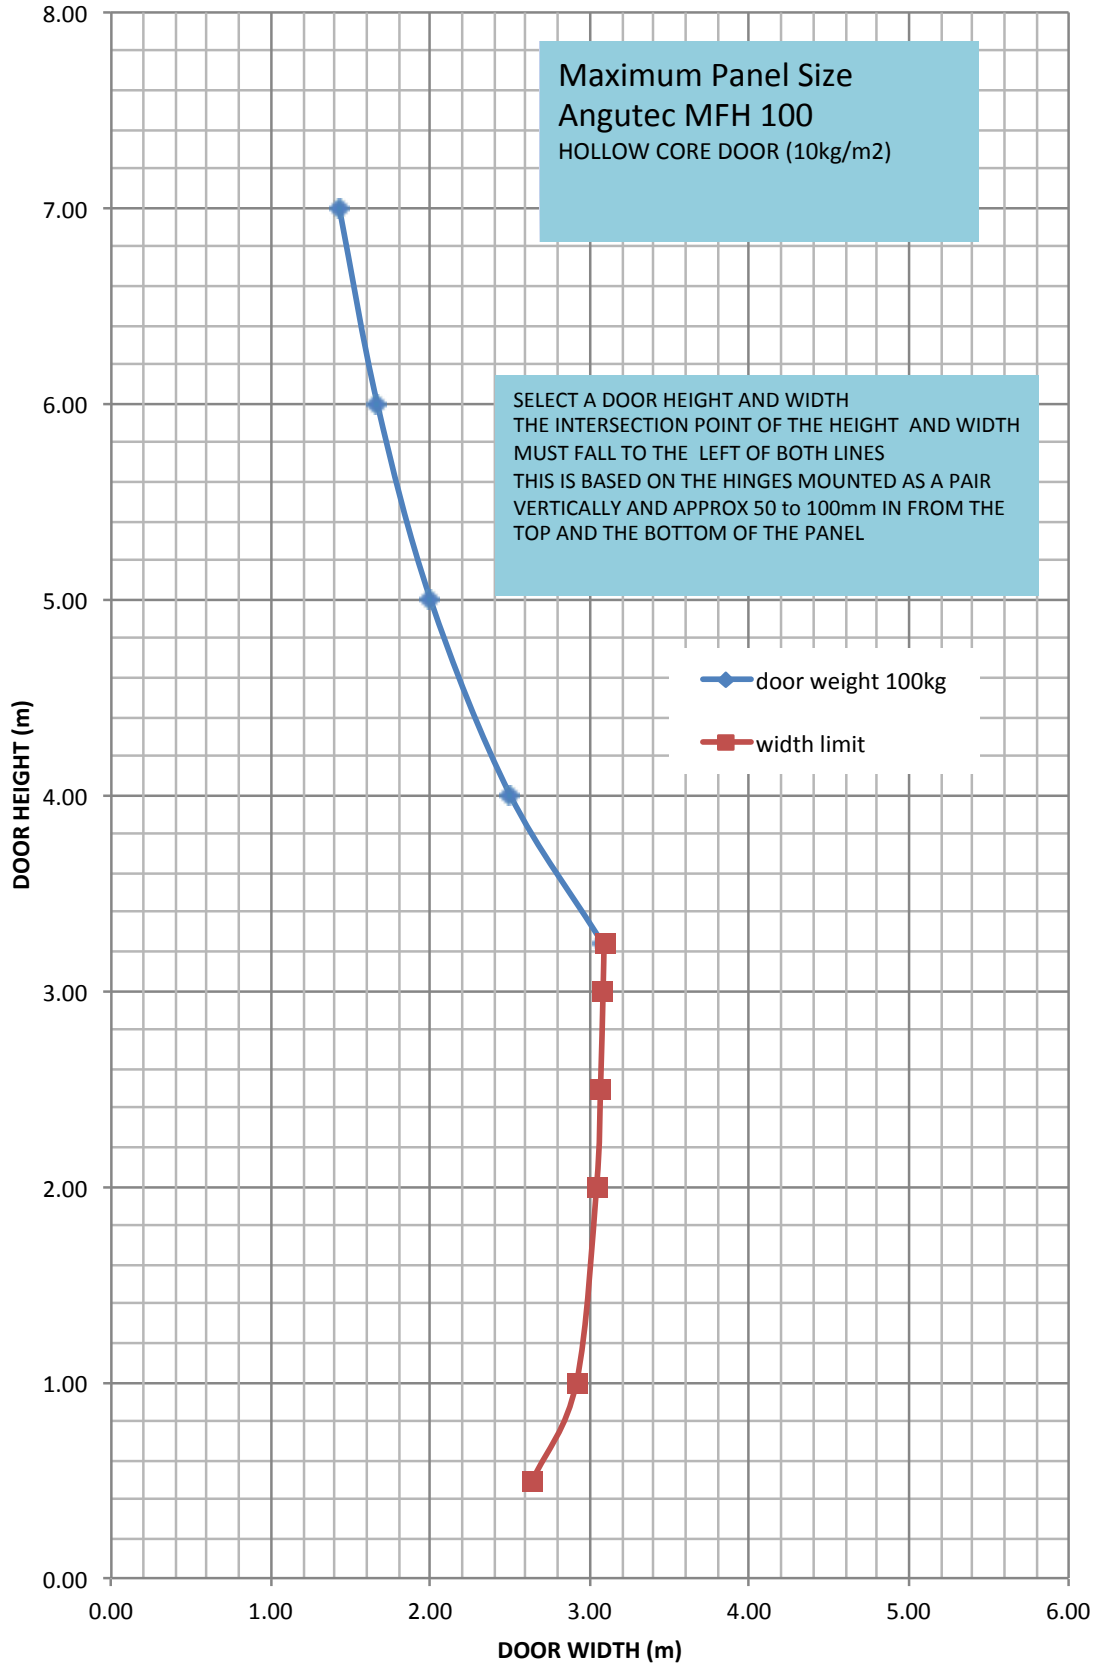

ANGUTEK MFH 100: Hollow Core Panel

CONTACT & SUPPORT:

support@manfredfrank.com • +64 9 272 3690 • www.manfredfrank.com
 Manfred Frank Systems, Unit C, 11 Echelon Place, East Tamaki 2013, Auckland, New Zealand
 PO Box 259239, Botany 2163, Auckland, New Zealand