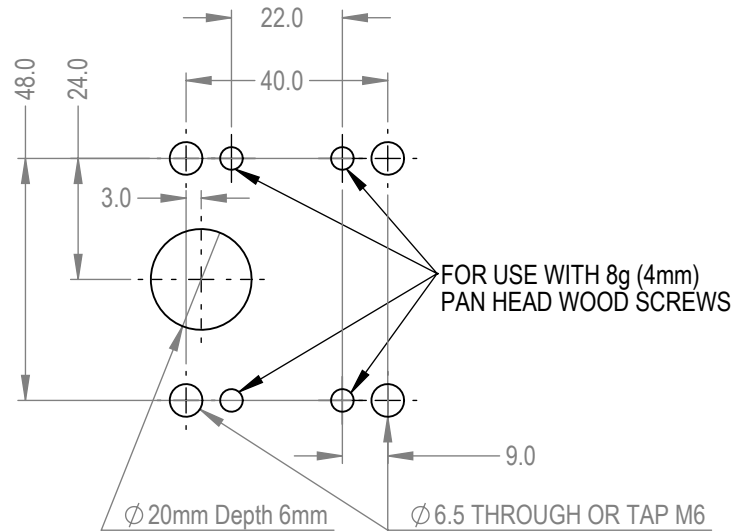

IMPORTANT: DO NOT USE COUNTERSUNK SCREWS

DISCLAIMER OF LIABILITY:

Since the conditions or methods of installation, operation, use and maintenance of this product are beyond its control, Manfred Frank Systems Limited does not assume responsibility and expressly disclaims liability of loss, damage, or expense arising out of or in any way connected with such installation, operation, use, or maintenance.

© Manfred Frank Systems Ltd.
All Rights Reserved.

CONTACT & SUPPORT:

support@manfredfrank.com
Manfred Frank Systems, Unit C, 11 Echelon Place, Botany 2013, Auckland, New Zealand
PO Box 259239, Botany 2163, Auckland, New Zealand
+64 9 272 3690